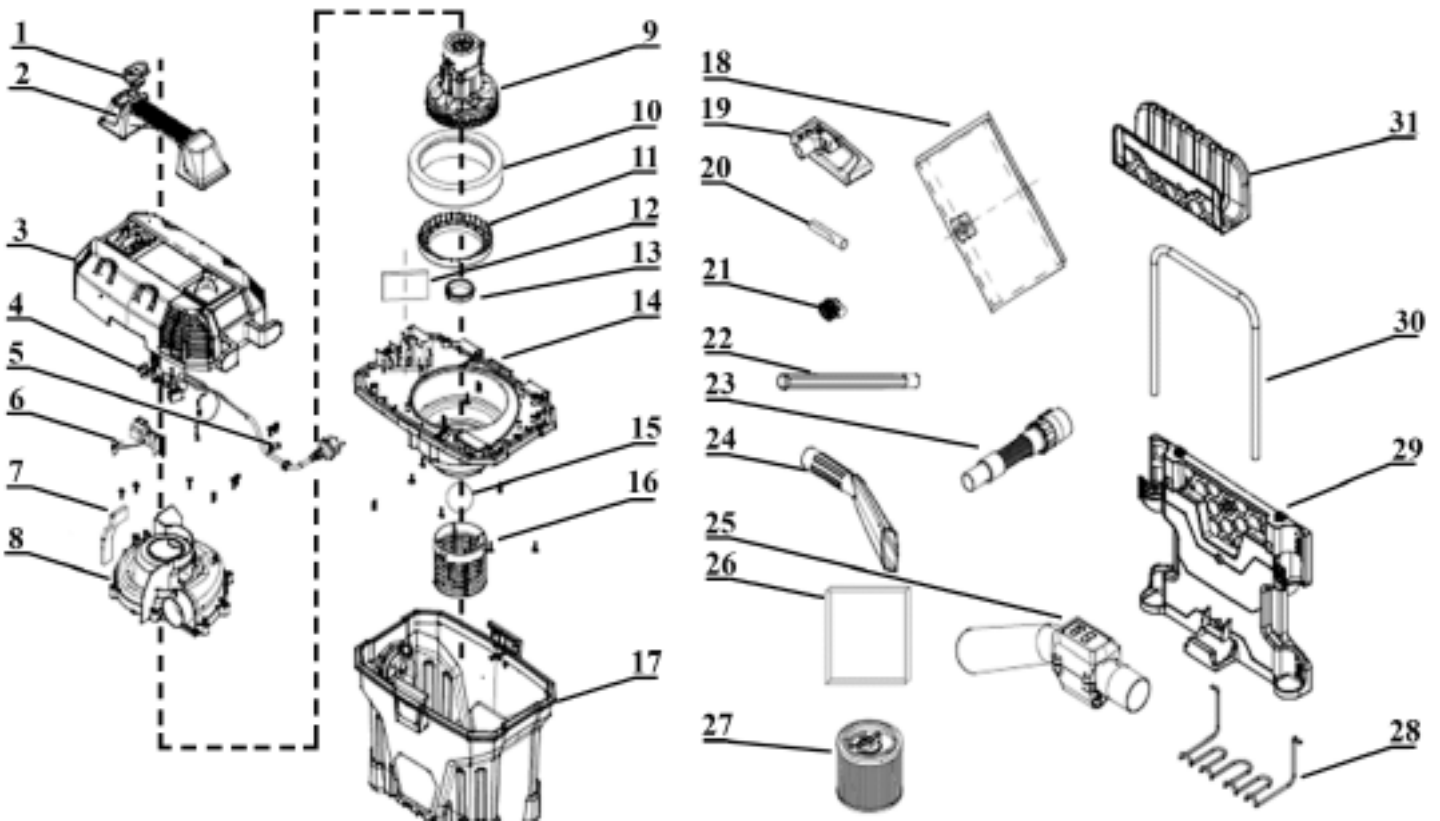

Parts Information:
Garage Vacuum 1500W with Remote
Control - Wall Mounting
Model No: GV180WM

NOTE: It is our policy to continually improve products and as such we reserve the right to alter data, specifications and component parts without prior notice.

01284 757500

01284 703534

sales@sealey.co.uk

www.sealey.co.uk

Parts Information:
Garage Vacuum 1500W with Remote Control - Wall Mounting
Model No: GV180WM

Item	Part No.	Description
1	GV180WM.01	SWITCH
2	GV180WM.02	HANDLE
3	GV180WM.03	UPPER COVER
4	GV180WM.04	CABLE
5	GV180WM.05	CABLE GRIP
6	GV180WM.06	REMOTE CONTROL PCB
7	GV180WM.07	FOAM
8	GV180WM.08	AIR FLOW COVER
9	GV180WM.09	MOTOR
10	GV180WM.10	FOAM
11	GV180WM.11	SEAL RING
12	GV180WM.12	FOAM
13	GV180WM.13	SEAL RING
14	GV180WM.14	LOWER COVER
15	GV180WM.15	PLASTIC BALL 54mm dia
16	GV180WM.16	CARTRIDGE BASKET

Item	Part No.	Description
17	GV180WM.17	TANK
18	GV180WM.18	DUST BAG
19	GV180WM.19	COMBO BRUSH (SO)
20	GV180WM.20	CREVICE TOOL
21	GV180WM.21	ROUND BRUSH
22	GV180WM.22	EXTENSION TUBE (SET OF 2)
23	GV180WM.23	HOSE
24	GV180WM.24	CAR CREVICE TOOL
25	GV180WM.25	REMOTE CONTROL
26	GV180WM.26	FOAM FILTER
27	GV180WM.27	CARTRIDGE FILTER
28	GV180WM.28	HANGING FRAME
29	GV180WM.29	HANGING FRAME ASS'Y
30	GV180WM.30	HANGING FRAME SUPPORT
31	GV180WM.31	UPPER HANGING FRAME