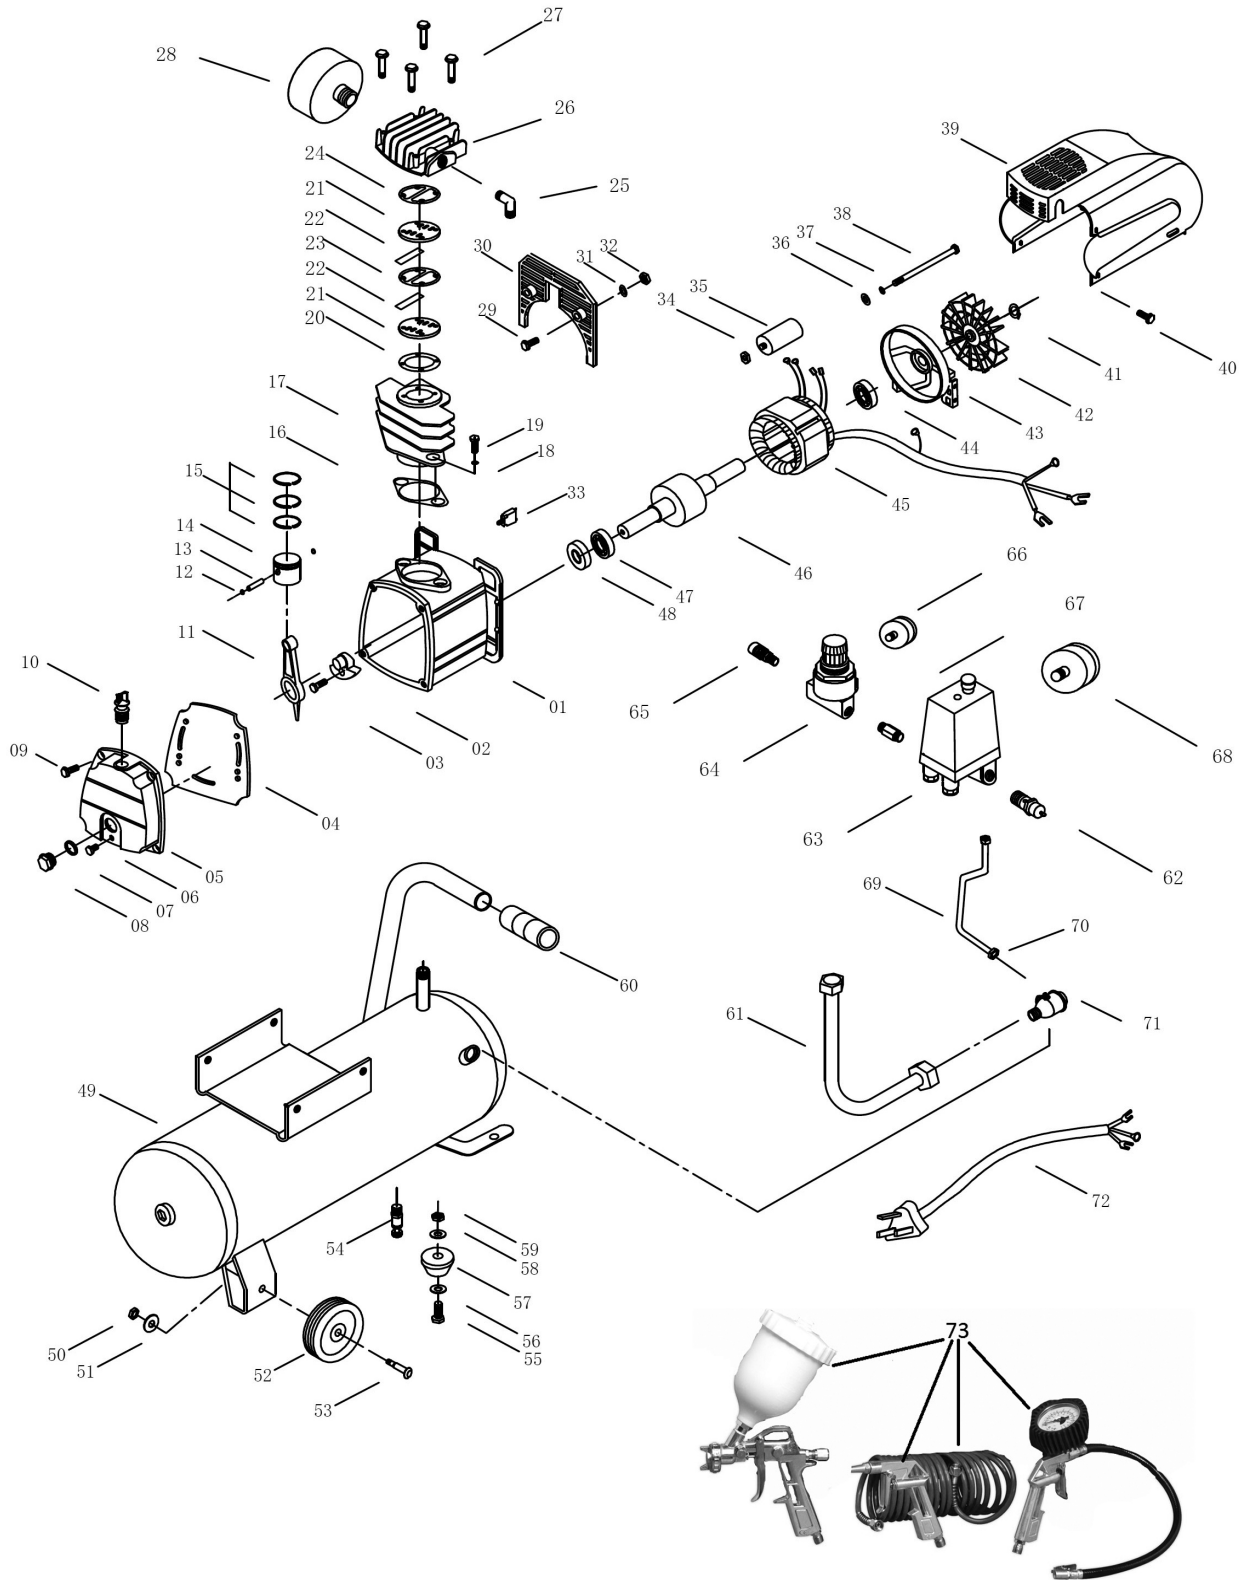

Parts Information:  
Compressor 24ltr Direct Drive 2hp  
Model No: SAC2420E.V3 &  
SAC2420EPK.V2

**NOTE:** It is our policy to continually improve products and as such we reserve the right to alter data, specifications and component parts without prior notice. There may be alternative versions of this product, please contact us should you require this information.

Item	Part No.	Description
1	SAC2420EV2.01	Crankcase
2	SAC2420EV2.02	Crankshaft
3	SAC2420EV2.03	Socket Cap Bolt M8x22 (L/H Thread)
4	SAC2420EV2.04	Gasket Seal
5	SAC2420EV2.05	Crankcase Cover
6	SFS610.S	Hex Head Flange Bolt M6 x 10 Zinc
7	SAC2420EV2.07	O-Ring
8	SAC2420EV2.08	Oil Sight Glass
9	SFS618.S	Hex Head Flange Bolt M6 x 18
10	SAC2420EV2.10	Breather
11	SAC2420EV2.11	Connecting Rod
12	SAC2420EV2.12	Retaining Clip
13	SAC2420EV2.13	Piston Pin
14	SAC2420EV2.14	Piston
15	SAC2420EV2.15	Piston Rings (Set Of 3)
16	SAC2420EV2.16	Cylinder Gasket
17	SAC2420EV2.17	Cylinder
18	SAC2420EV2.18	Spring Washer
19	SAC2420EV2.19	Bolt
20	SAC0610EV2.17	Valve Gasket
21	SAC2420EV2.21	Valve Plate (Set Of 2)
22	SAC2420EV2.22	Valve Reed
23	SAC2420EV2.23	Valve Plate Gasket
24	SAC2420EV2.24	Cylinder Head Gasket
25	SAC2420EV2.25	Elbow Exhaust 3/8"Bsp Male x 2
26	SAC2420EV2.26	Cylinder Head
27	SAC2420EV2.27	Bolt
28	SAC2420EV2.28	Air Filter
29	SFS614.S	Hex Head Flange Bolt M6 x 14 Zinc
30	SAC2420EV2.30	Baffle
31	SAC2420EV2.31	Washer
32	NLN5.S	Nyloc Nut M5 Zinc
33	SAC2420EV2.33	Thermal Cut-Out
34	SN8.S	Steel Nut M8 Zinc
35	SAC2420EV2.35	Capacitor
36	SAC2420EV2.36	Washer
37	SAC2420EV2.37	Spring Washer
38	SAC2420EV2.38	Bolt
39	SAC5020EV2.39	Cover, Pump
40	MSP516.S	Machine Screw Pan Head Phillips M5x16mm (Single)