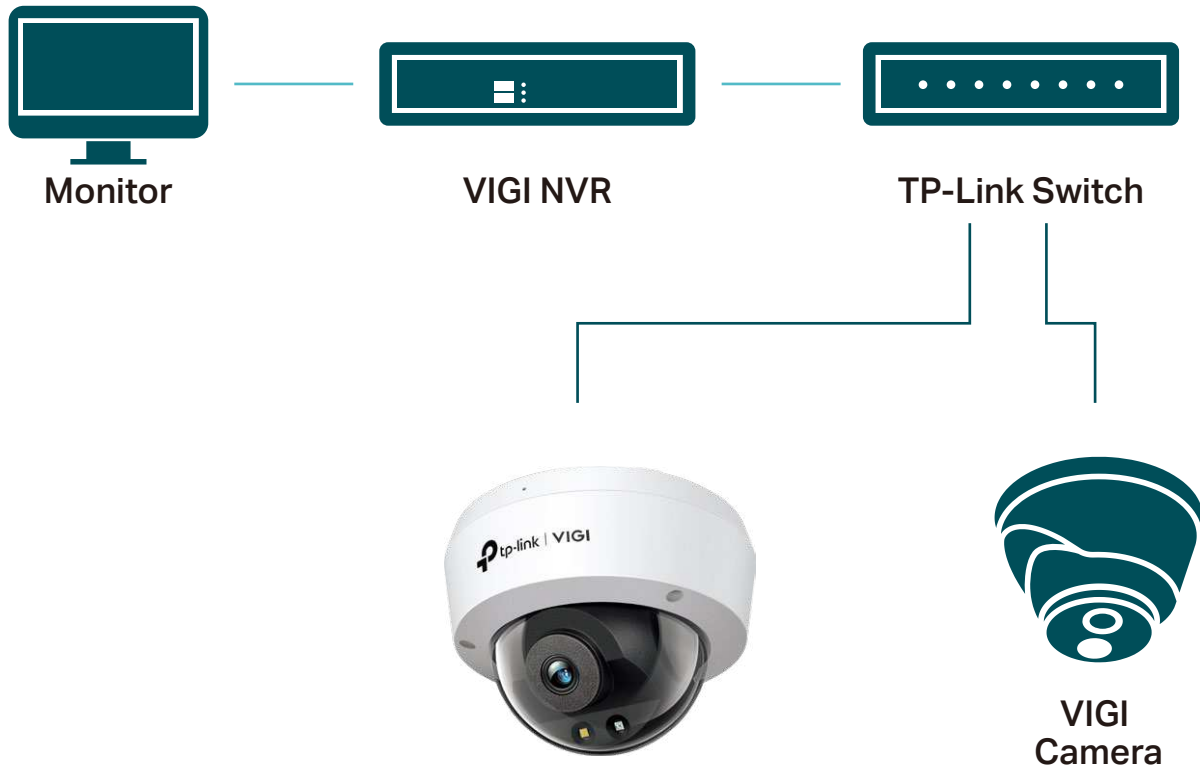

Full-Color Dome

Network Camera

MODEL: VIGI C240(2.8/4mm)

4MP|H.265+

VIGI C240(2.8/4mm)

Human & Vehicle
Classification

Smart Detection

Built-In Microphone

Keeps objects from being under-rendered when far away or overexposed when close to camera at night.

Wide Dynamic Range

Adjusts for lighting contrast to minimize shadowing effects and renders images true to life.

3D DNR

Removes abnormal pixelation to provide clearer video and eliminate distortion.

// VIGI Surveillance Solution

The VIGI professional surveillance system by TP-Link is dedicated to protecting the business that you've worked hard to build—whenever, wherever.

Outstanding functions, reliable quality guarantees, and simplified installation work together to ensure your business stays safe and sound.

// Flexible Installation

Easily route your camera's cable into a dropped ceiling or avoid drilling by slotting it through the camera's side outlet.