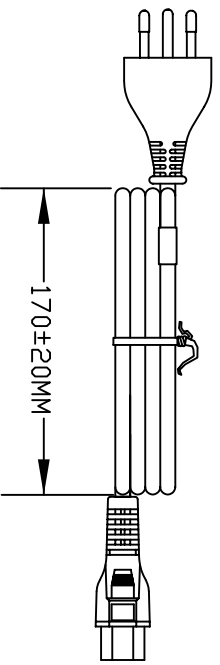

MARKING DETAILS

CONNECTOR TYPE:
IEC 60320 C-5

MARKING DETAILS

VOLEX RESERVES THE RIGHT TO ALTER NON-CRITICAL DIMENSIONS WITHOUT NOTICE.

PACKAGING: FOLD & TIE

FORM IN71-07 REV.A

Proprietary Notice:

This document is the property of Volex Incorporated. The information contained herein is not to be disclosed to anyone without the express written consent of Volex Inc.

MATERIAL:
PLUG: PVC-BLACK
JACKET: PVC-BLACK
CONNECTOR: PVC-BLACK
RHS COMPLIANT

FINISH:
JACKET: SMOOTH

NOTES:

- 1) CORDAGE: HD5VVF3G 0.75sqmm, BLACK
- 2) APPROVALS:
- 3) RATING: 2.5 AMP/250 VDLTS
- 4) PACKAGING: 70 PIECES/CARTON

REV	SCALE	NDT TD SCALE	ECD:	ITEM DESCRIPTION	DESCRIPTION	DATE
1			N/A	CUD - NEW RELEASE	ITALIAN DETACHABLE POWER SUPPLY CORD (1.8M)	06/17/09

TOLERANCE SPECIFIED	APPROVED	DRAWN BY	DATE:
XXX ± .005 XX ± .02 .X ± .03 ANGULAR ± 1/32°	MAF	MAF	06/17/09

PART NO.
VC-2034-21-180