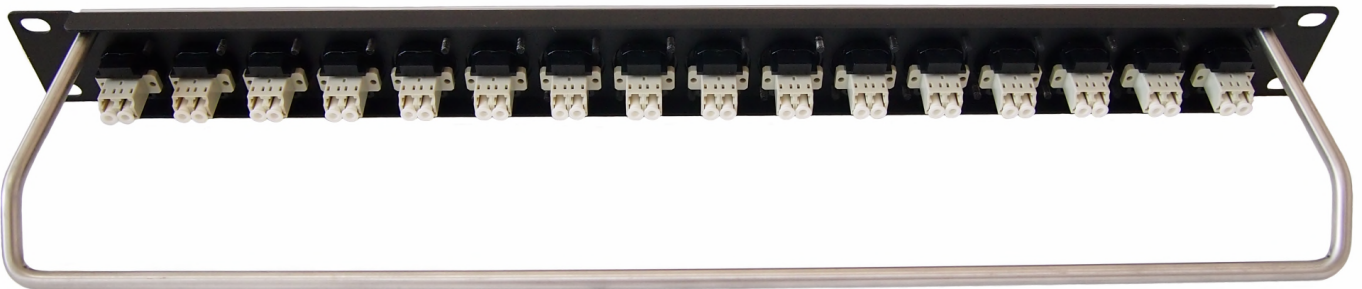

CP30175 - 1U Panel loaded with 16 x USB2 A-B Connectors. M3 Holes. Front mounted

CLIFF

LOADED PANELS

CP30176 - 1U Panel loaded with 16 x USB2 B-A Connectors. M3 Holes. Front mounted

CP30177 - 1U Panel loaded with 16 x CAT6A Connectors. M3 Holes. Front mounted

CP30178 - 1U Panel loaded with 16 x ST Fibre Connectors. M3 Holes. Front mounted

CLIFF

LOADED PANELS

CP30179 - 1U Panel loaded with 16 x LC Duplex SM Connectors. M3 Holes. Front mounted

CP30180 - 1U Panel loaded with 16 x LC Duplex MM Connectors. M3 Holes. Front mounted