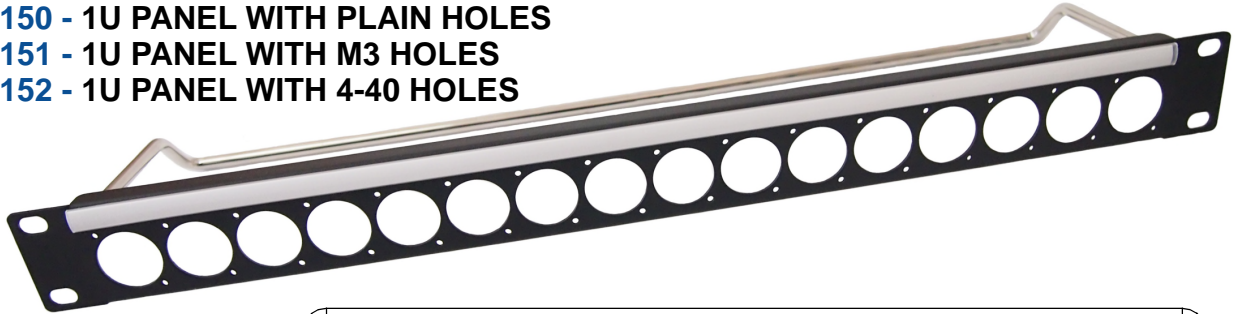

CLIFF

1U PANELS

16 holes of Ø24mm with cable bar and label strip

VARIANTS

CP30150 - 1U PANEL WITH PLAIN HOLES

CP30151 - 1U PANEL WITH M3 HOLES

CP30152 - 1U PANEL WITH 4-40 HOLES

LOADED PANEL

CP30170 - 1U Panel loaded with 16 x 75Ω Insulated BNC Connectors. M3 holes. Front mounted.

CP30171 - 1U Panel loaded with 16 x 75Ω Insulated BNC Connectors. #4-40 holes. Front mounted

CLIFF

LOADED PANELS

CP30172 - 1U Panel loaded with 16 x CAT6 RJ45 Connectors. #4-40 holes. Front mounted
CP30173 - 1U Panel loaded with 16 x CAT6 RJ45 Connectors. M3 holes. Front mounted

CP30174 - 1U Panel loaded with 16 x HDMI A-A Connectors. M3 Holes. Front mounted