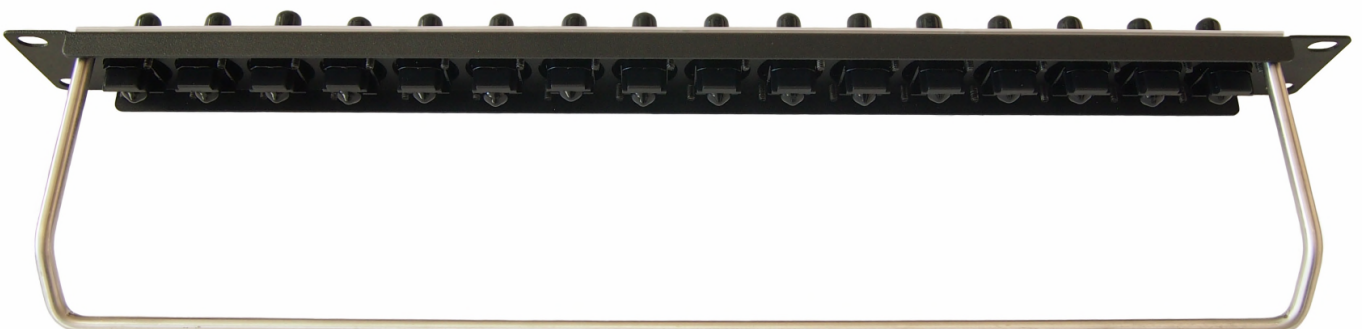

CP30172 - 1U Panel loaded with 16 x CAT6 RJ45 Connectors. #4-40 holes. Front mounted
CP30173 - 1U Panel loaded with 16 x CAT6 RJ45 Connectors. M3 holes. Front mounted

CP30174 - 1U Panel loaded with 16 x HDMI A-A Connectors. M3 Holes. Front mounted

CP30175 - 1U Panel loaded with 16 x USB2 A-B Connectors. M3 Holes. Front mounted

CLIFF

LOADED PANELS

CP30176 - 1U Panel loaded with 16 x USB2 B-A Connectors. M3 Holes. Front mounted

CP30177 - 1U Panel loaded with 16 x CAT6A Connectors. M3 Holes. Front mounted

CP30178 - 1U Panel loaded with 16 x ST Fibre Connectors. M3 Holes. Front mounted

CLIFF

LOADED PANELS

CP30179 - 1U Panel loaded with 16 x LC Duplex SM Connectors. M3 Holes. Front mounted

CP30180 - 1U Panel loaded with 16 x LC Duplex MM Connectors. M3 Holes. Front mounted