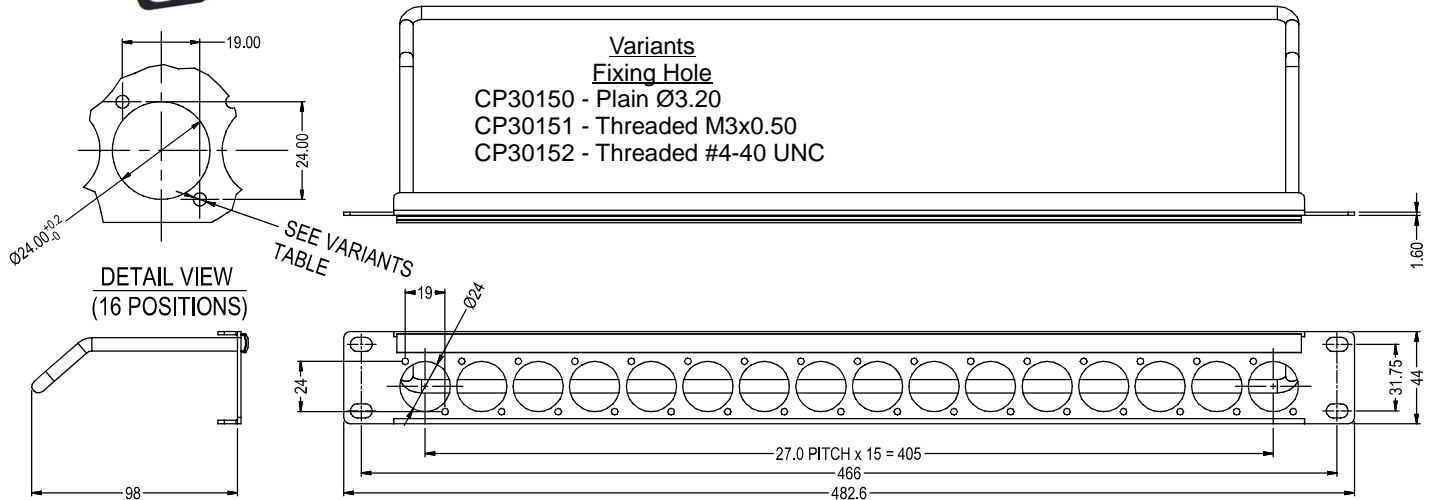

CLIFF

1U PANELS

16 holes of Ø24mm with cable bar and label strip

VARIANTS

CP30150 - 1U PANEL WITH PLAIN HOLES

CP30151 - 1U PANEL WITH M3 HOLES

CP30152 - 1U PANEL WITH 4-40 HOLES

LOADED PANEL

CP30170 - 1U Panel loaded with 16 x 75Ω Insulated BNC Connectors. M3 holes. Front mounted.

CP30171 - 1U Panel loaded with 16 x 75Ω Insulated BNC Connectors. #4-40 holes. Front mounted

CLIFF

LOADED PANELS