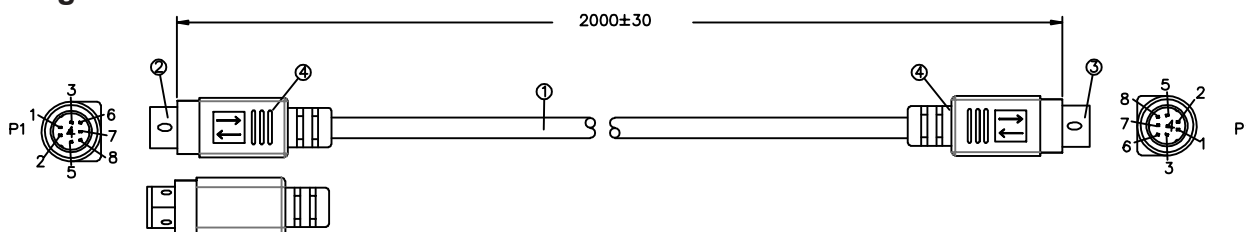

Mini-DIN Plug 8 Way

pro-SIGNAL

Specifications

Connector Type A : Mini-DIN Plug, 8 Way
 Connector Type B : Mini-DIN Plug, 8 Way
 Cable Length : 2m (6.6ft)
 Jacket Colour : Black

Diagram

TABLE 1

Item	Description	Qty.	Unit
1	Cable: 30AWG (7/0.1BC)×8C+Drain(7/0.12BC)+AL/Mylar, OD: 4.5mm, PVC Jacket, Black	-	mm
2	Conn: Mini DIN 6P M, Contact: Tin Plated, Shell: Nickel Plated, Black Insulator	1	Pc
3	Conn: Mini DIN 6P M, Contact: Tin Plated, Shell: Nickel Plated, Black Insulator		
4	PVC: Black	10	g

PIN ASSIGNMENT:

P1	P2
1	1
2	2
3	3
4	4
5	5
6	6
7	7
8	8
SHELL	DRAIN
	SHELL

Dimensions : Millimetres

Part Number Table

Description	Part Number
Mini-DIN Plug to Plug, 8 Way, 2m, Black	PSG90740

Important Notice : This data sheet and its contents (the "Information") belong to the members of the AVNET group of companies (the "Group") or are licensed to it. No licence is granted for the use of it other than for information purposes in connection with the products to which it relates. No licence of any intellectual property rights is granted. The Information is subject to change without notice and replaces all data sheets previously supplied. The Information supplied is believed to be accurate but the Group assumes no responsibility for its accuracy or completeness, any error in or omission from it or for any use made of it. Users of this data sheet should check for themselves the Information and the suitability of the products for their purpose and not make any assumptions based on information included or omitted. Liability for loss or damage resulting from any reliance on the Information or use of it (including liability resulting from negligence or where the Group was aware of the possibility of such loss or damage arising) is excluded. This will not operate to limit or restrict the Group's liability for death or personal injury resulting from its negligence. pro-SIGNAL is the registered trademark of Premier Farnell Limited 2019.