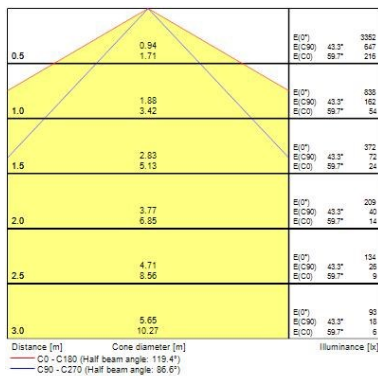

Sylmaster LED

SYLMASTER T8 LED 1500 1L 2000lm 4K
0051682

Nominal Product Height (mm)	85
Weight (kg)	5.364

Packaging

Single packaging type	Carton
Product EAN number	5410288516820
Packaging single length / height (cm)	155.0
Packaging single width (cm)	9.0
Packaging single depth (cm)	21.0
DUN14 (outer)	05410288516820
Units per outer package	1
Packaging outer length / height (cm)	155.0
Packaging outer width (cm)	9.0
Packaging outer depth (cm)	21.0

PHOTOMETRY

TECHNICAL DRAWINGS

Version	L	W	F	H
1x36W	1250	202	1000	85
1x58W	1550	202	1000	85
2x36W	1250	202	1000	85
2x58W	1550	202	1000	85