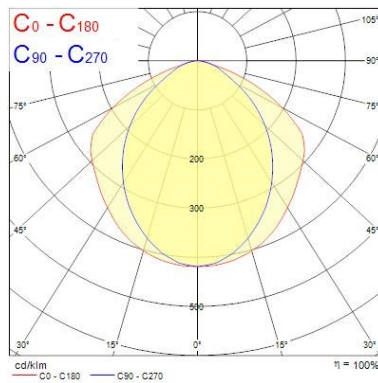

### Physical data

Housing colour	White
IP rating	IP20
IK rating	IK02
Diffuser finish	Transparent
Nominal Product Length (mm)	1550
Nominal Product Width (mm)	202

## Sylmaster LED

SYLMASTER T8 LED 1500 1L 2000lm 4K  
0051682

Nominal Product Height (mm)	85
Weight (kg)	5.364

## PHOTOMETRY