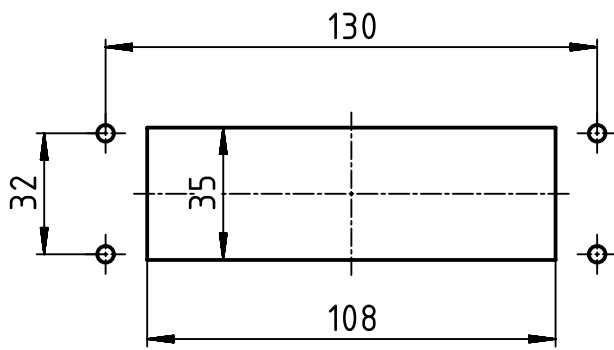

1 2 3 4 5 6

A

B

C

D

(1:2) panel cut out

	All rights reserved Department EL PD - DE HARTING Electric GmbH & Co. KG D-32339 Espelkamp	All Dimensions in mm Original Size DIN A4	Scale 1:1	Free size tol.	Ref. Sub.
		Created by FINKEV	Inspected by BERGHORN	Standardisation TIEMANNA	Date 2016-04-28
Title Han B Base Panel for Central Lever					Doc-Key / ECM-Nr. 100195595/UGD/004/B 500000103144
Type TB		Number 09 30 024 0381			Rev. B
					Page 1/1