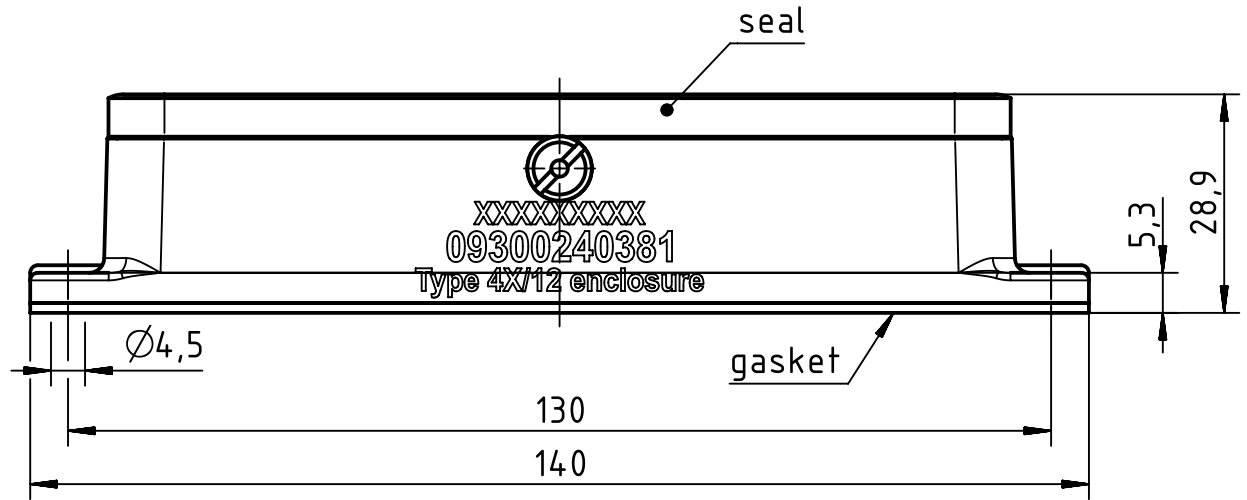

1 2 3 4 5 6

A

B

C

D

(1:2) panel cut out

	All rights reserved Department EL PD - DE HARTING Electric GmbH & Co. KG D-32339 Espelkamp	All Dimensions in mm Original Size DIN A4	Scale 1:1	Free size tol.	Ref. Sub.
		Created by FINKEV	Inspected by BERGHORN	Standardisation TIEMANNA	Date 2016-04-28
Title Han B Base Panel for Central Lever					Doc-Key / ECM-Nr. 100195595/UGD/004/B 500000103144
Type TB		Number 09 30 024 0381			Rev. B
					Page 1/1