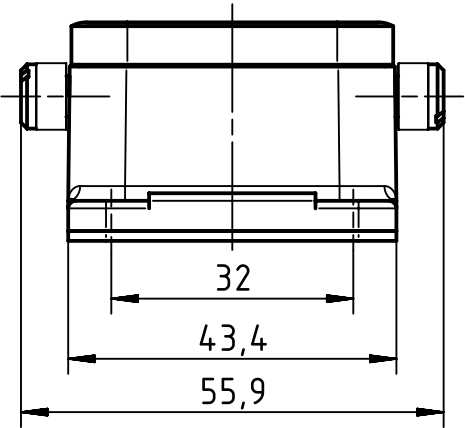

1 2 3 4 5 6

A

B

C

D

(1:2) panel cut out

	All rights reserved Department EL PD - DE HARTING Electric GmbH & Co. KG D-32339 Espelkamp	All Dimensions in mm Original Size DIN A4	Scale 1:1	Free size tol.	Ref. Sub.
		Created by FINKEV	Inspected by BERGHORN	Standardisation TIEMANNA	Date 2016-04-28
Title Han B Base Panel for Central Lever					Doc-Key / ECM-Nr. 100195595/UGD/004/B 500000103144
Type TB		Number 09 30 024 0381			Rev. B
					Page 1/1