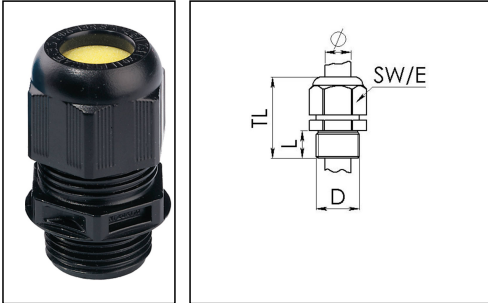

ESKE/1-e 25

Ex-cable gland, polyamide with short thread, RAL 9005, M25

Products may differ in size, colour and appearance to those shown. If you require further information or customisation, please contact us directly.

Material cable gland	Polyamide
Material sealing gasket	EPDM
Temp. range min	-40 °C
Temp. range max	75 °C
Protection class	IP66 / IP68 (5 bar 30 min)
Marking	II 2 D Ex tb IIIC Db, II 2 G Ex eb IIC Gb
Approval	IECEx PTB 13.0034X, PTB 13 ATEX 1015 X
Glow wire test	750 °C
Thread type	M
Ø Connection thread D	25
Lead	1,5
Length screw-in thread L	10 mm
Ø cable diameter min	10 mm
Ø cable diameter max	17 mm
Key width SW	29 mm
Collar diameter (E)	32 mm
Total length TL	38 mm - 47 mm
Install. torques fitting	3 N/m
Install. torques cap nut	2 N/m
Equipment	Incl. connection thread gasket
Product Color	RAL 9005
Order no. RAL 9005	10103366
Type	ESKE/1-e 25
Packing unit	50
ETIM-Classification	EC000441