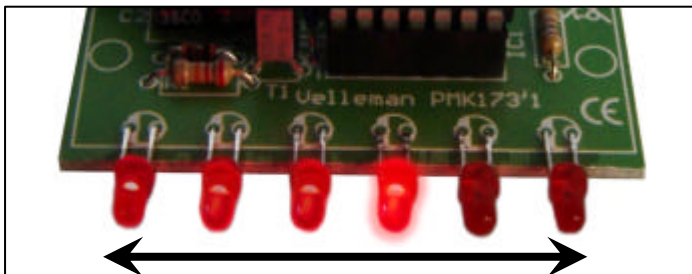

**Mini 6-led chaser**

**MK173**

**As seen in classic TV series...**

**1 LED scans from side to side**

**Applications:**

- Toys
- Scale and RC models
- As gadget
- For stage, plays, movies, etc...
- As attention grabber in stores, at exhibitions, etc...
- Your own unique application...

**Specifications:**

- 6 high-intensity 3mm red leds
- Fixed scan speed (side to side): 0.5s
- Power supply: 4-15VDC (20mA at 12VDC)
- Dimensions: 55x25x10mm