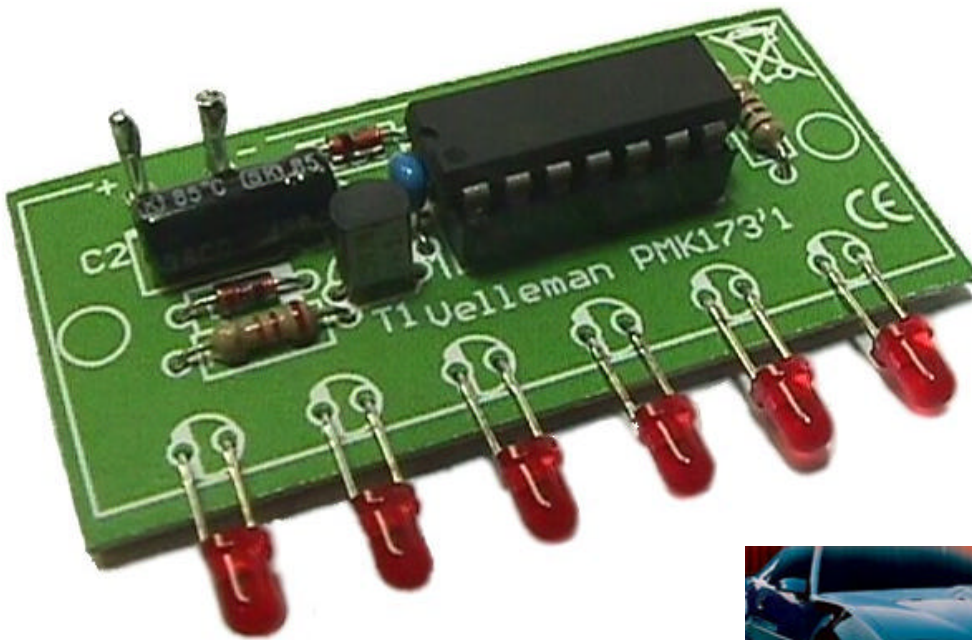

**Mini 6-led chaser**

**MK173**

**As seen in classic TV series...**

**1 LED scans from side to side**

**Applications:**

- Toys
- Scale and RC models
- As gadget
- For stage, plays, movies, etc...
- As attention grabber in stores, at exhibitions, etc...
- Your own unique application...

**Specifications:**

- 6 high-intensity 3mm red leds
- Fixed scan speed (side to side): 0.5s
- Power supply: 4-15VDC (20mA at 12VDC)
- Dimensions: 55x25x10mm