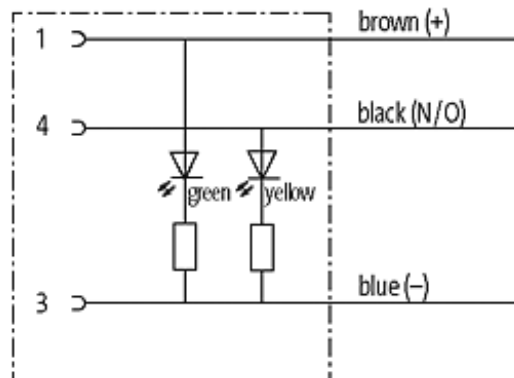

M8 FEMALE 90° SNAP-IN LED

PUR 3x0.25 GRAY, 5m

M8

Female 90° with LED

3-pole with 2 × LED (PNP)

Snap In

Plastic housings with good resistance against chemicals and oils. The resistance to aggressive media should be individually tested for your application. Further details on request.

[Link to Product](#)

Illustration