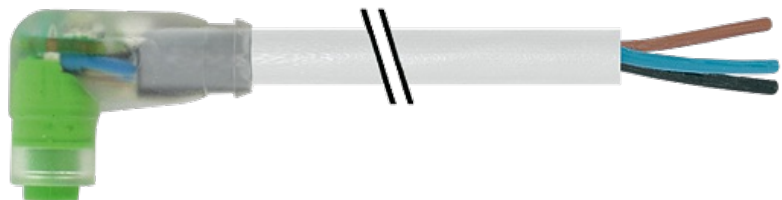

**M8 FEMALE 90° SNAP-IN LED**

PUR 3x0.25 GRAY, 5m

M8

Female 90° with LED

3-pole with 2 × LED (PNP)

Snap In

Plastic housings with good resistance against chemicals and oils. The resistance to aggressive media should be individually tested for your application. Further details on request.

[Link to Product](#)**Illustration**

# Female

Product may differ from Image