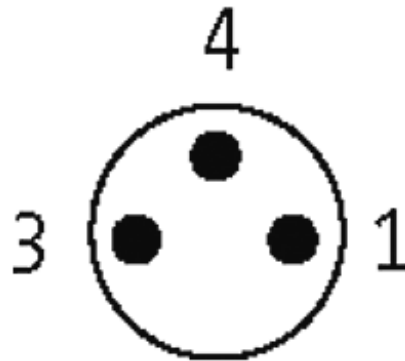

**M8 FEMALE 90° SNAP-IN LED**

PUR 3x0.25 GRAY, 5m

M8

Female 90° with LED

3-pole with 2 × LED (PNP)

Snap In

Plastic housings with good resistance against chemicals and oils. The resistance to aggressive media should be individually tested for your application. Further details on request.

[Link to Product](#)**Illustration**

# Female

Product may differ from Image