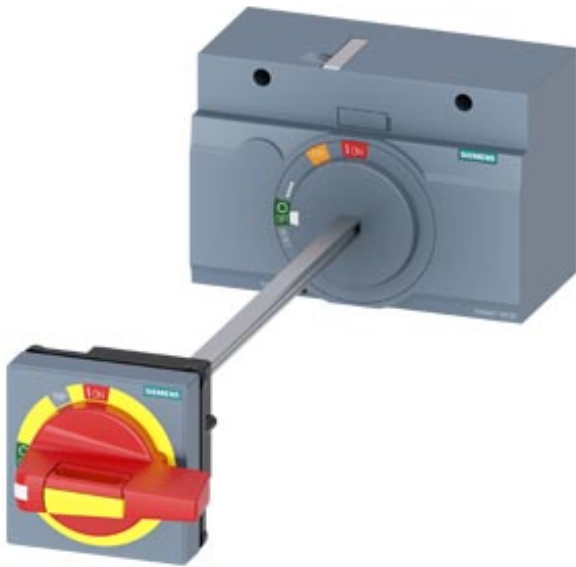

DOOR MOUNTED ROTARY OPERATOR EMERGENCY-OFF
 NEMA TYPE 1, 3R, 12 WITH DOOR INTERLOCKING AND DOOR-
 OPEN POSITION ACCESSORY FOR 3VA6 400/600

Model	
Product brand name	SETRON
Product designation	Accessories
Design of the product	Door-coupling rotary operating mechanism
accessories	DOOR-COUPLING ROTARY OPERATING MECHANISM
General technical data	
Degree of protection NEMA rating	NEMA 1, 3R, 12
Mechanical Design	
Height	94 mm
Width	138 mm
Certificates	