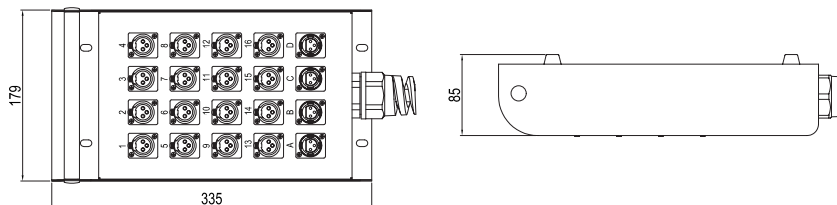

# 20 Way 16/4 XLR Multicore Stage Box

**PULSE**

## Features

- XLR Multicore Stage Box
- Steel box
- High quality, touring grade stage audio snakes fitted with XLR connectors with strain reliefs
- Constructed from multi-pair, individually screened cable for balanced audio transmission
- Ideal for use on stage or in theatres
- Numbered XLR connectors for easy identification
- Suitable for balanced audio transmission
- Sends: 16
- Returns: 4
- Jacket Colour: Black

## Part Number Table

| Description                              | Part Number |
|--|-------------|
| 20 Way 16/4 XLR Multicore Stage Box, 15m | PLS00325    |
| 20 Way 16/4 XLR Multicore Stage Box, 30m | PLS00326    |

Dimensions : Millimetres

**Important Notice :** This data sheet and its contents (the "Information") belong to the members of the AVNET group of companies (the "Group") or are licensed to it. No licence is granted for the use of it other than for information purposes in connection with the products to which it relates. No licence of any intellectual property rights is granted. The Information is subject to change without notice and replaces all data sheets previously supplied. The Information supplied is believed to be accurate but the Group assumes no responsibility for its accuracy or completeness, any error in or omission from it or for any use made of it. Users of this data sheet should check for themselves the Information and the suitability of the products for their purpose and not make any assumptions based on information included or omitted. Liability for loss or damage resulting from any reliance on the Information or use of it (including liability resulting from negligence or where the Group was aware of the possibility of such loss or damage arising) is excluded. This will not operate to limit or restrict the Group's liability for death or personal injury resulting from its negligence. PULSE is the registered trademark of Premier Farnell Limited 2019.