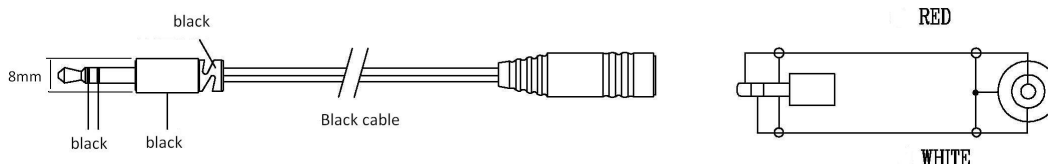

3.5mm Slim Stereo Adapter Plug to Socket

pro-SIGNAL

Specifications

Connector Type A	: 3.5mm Stereo Plug
Connector Type B	: 3.5mm Stereo Socket
Cable Length	: 1.5m
Jacket Colour	: Black

Diagram

Part Number Table

Description	Part Number
3.5mm Slim Stereo Adapter, Plug to Socket, Black, 1.5m	PSG03686

Dimensions : Millimetres

Important Notice : This data sheet and its contents (the "Information") belong to the members of the AVNET group of companies (the "Group") or are licensed to it. No licence is granted for the use of it other than for information purposes in connection with the products to which it relates. No licence of any intellectual property rights is granted. The Information is subject to change without notice and replaces all data sheets previously supplied. The Information supplied is believed to be accurate but the Group assumes no responsibility for its accuracy or completeness, any error in or omission from it or for any use made of it. Users of this data sheet should check for themselves the Information and the suitability of the products for their purpose and not make any assumptions based on information included or omitted. Liability for loss or damage resulting from any reliance on the Information or use of it (including liability resulting from negligence or where the Group was aware of the possibility of such loss or damage arising) is excluded. This will not operate to limit or restrict the Group's liability for death or personal injury resulting from its negligence. pro-SIGNAL is the registered trademark of Premier Farnell Limited 2019.