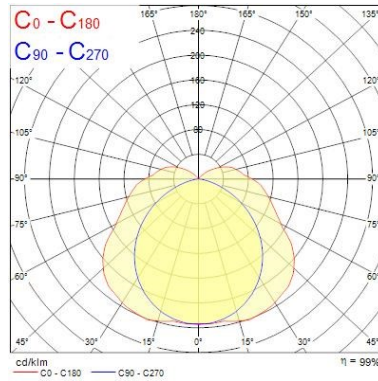

Optical data

Fixture luminous flux (lm)	4450
Luminaire efficacy (lm/W)	82
LOR (%)	75
Colour temperature (K)	4000
Colour Code	840
Light colour	Neutral White
CRI (Ra)	80
Lumen maintenance at end of nominal life (%)	70

SylProof ToLEDo T8

SylProof ToLEDo T8 Twin 1500 IP65 4450Lm 840
0045911

Packaging outer width (cm)	11.6
Packaging outer depth (cm)	8.4

PHOTOMETRY

Distance [m]	Cone diameter [m]	illuminance [lx]
0.5	1.25 3.33	E(0°) 4189 E(C90) 81.3° E(C0) 73.3° 81
1.0	2.50 6.67	E(0°) 1047 E(C90) 81.3° E(C0) 73.3° 129 13
1.5	3.74 10.00	E(0°) 468 E(C90) 81.3° E(C0) 73.3° 57 6
2.0	4.99 13.33	E(0°) 282 E(C90) 81.3° E(C0) 73.3° 35 3
2.5	6.24 16.67	E(0°) 168 E(C90) 81.3° E(C0) 73.3° 21 2
3.0	7.49 20.00	E(0°) 116 E(C90) 81.3° E(C0) 73.3° 14 1

Distance [m] Cone diameter [m] illuminance [lx]

— C0 - C180 (Half beam angle: 146.6°)
— C90 - C270 (Half beam angle: 102.6°)

TECHNICAL DRAWINGS