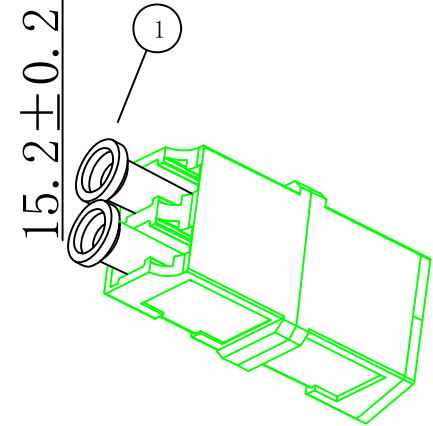

NO	SPECIFICATION STANDARD	QT'Y	REMARK
----	------------------------	------	--------

SYNERGY21

					CUSTOMER	AN	ITEM NO.	see the chart		
					PRODUCT NAME	2 cores LC/APC 8° fiber cable	Manufacture country	CHINA	UNIT	mm
					DRAWNBY	CHECKBY	APPOBY	DATE		
BY	CHK	REVISION RECORD MODIFICATIONS			DATE	REV.	SYNERGY21	SYNERGY21	SYNERGY21	2022-07-25

NOTE:

- ROHS 3.0 and REACH Compliant
- Storage Temperature: -40°C~+75°C
- Operation Temperature: -40°C~+75°C
- ABS Material
- UL94V2
- Max 4 core (shrinkage Type)
- 4 SC Simplex Adapter or LC Duplex Adapter Installable
- Suitable for Fiber fusion protection sleeves Installable
- DIN Installation available
- W/O Adapter
- Color:white
- Dimensions:80*80*28mm

SYNERGY21									
CUSTOMER		AN			ITEM NO.		See the chart		
PRODUCT NAME		FTTH Box 4 Core			Manufacture country		CHINA	UNIT	mm
BY	CHK	NEW REVISION RECORD MODIFICATIONS			2022-07-25	A	DRAWNBY	CHECKBY	APPOBY
					DATE	REV.	SYNERGY21	SYNERGY21	SYNERGY21
									DATE
									2022-07-25