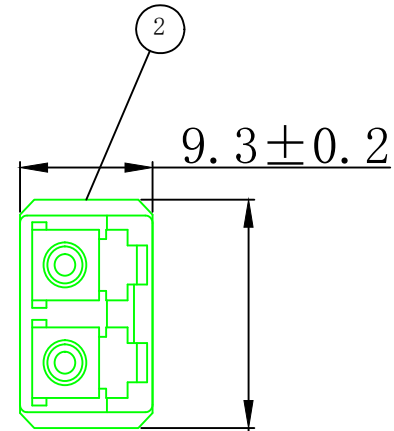

NOTE:
ROHS 3.0 & Reach COMPLIANT

Typical Insertion Loss (dB)	≤0.12
Insertion Loss (dB)	≤0.20
Operating Temperature (° C)	-40 ~ +80
Storage Temperature (° C)	-40 ~ +85

MATERIAL LIST:

④	Note that the laser label (Red Blue)	2pcs	
③	Green Dust Cap	2pcs	
②	LC Green Housing (SC simplex footprint)	1pcs	
①	LC White Dust Cap	2pcs	
NO.	SPECIFICATION STANDARD	QT' Y	REMARK

SYNERGY21					
CUSTOMER	AN	ITEM NO.	See the chart		
PRODUCT NAME	LC/APC Green (Ceramic) Duplex Adapter (With External Laser Protection Shutter) w/o Flange	Manufacture country	CHINA	UNIT	mm
DRAWNBY	CHECKBY	APPOBY	DATE		
SYNERGY21	SYNERGY21	SYNERGY21	2022-07-25		

		NEW	2022-07-25	A
BY	CHK	REVISION RECORD MODIFICATIONS	DATE	REV.