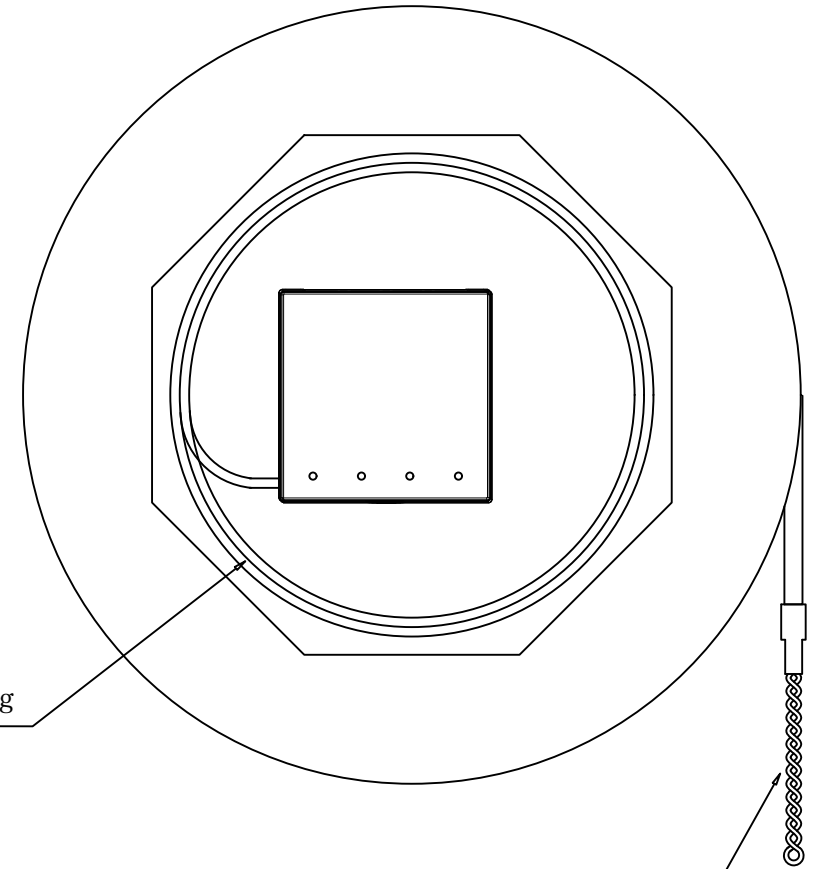

SYNERGY21					
CUSTOMER	AN	ITEM NO.	See the chart		
PRODUCT NAME	LC/APC Green (Ceramic) Duplex Adapter (With External Laser Protection Shutter) w/o Flange	Manufacture country	CHINA	UNIT	mm
DRAWNBY	CHECKBY	APPOBY	DATE		
SYNERGY21	SYNERGY21	SYNERGY21	2022-07-25		

		NEW	2022-07-25	A
BY	CHK	REVISION RECORD MODIFICATIONS	DATE	REV.

RedBlue

Adapter label

One lap

Cable tie

										SYNERGY21			
			CUSTOMER		AN		ITEM NO.		see the chart				
			PRODUCT NAME		Assemble			Manufacture country		CHINA	UNIT	mm	
			NEW		2022-07-25		A		DRAWNBY		CHECKBY		
			REVISION RECORD MODIFICATIONS		DATE		REV.		APPOBY		DATE		
BY	CHK				SYNERGY21		SYNERGY21		SYNERGY21		2022-07-25		

End-product drawing

Paper shaft

Clockwise winding

										SYNERGY21				
						CUSTOMER		AN		ITEM NO.		See the chart		
						PRODUCT NAME		Assemble		Manufacture country		CHINA	UNIT	mm
		NEW		2022-07-25		A		DRAWNBY		CHECKBY		APPOBY		DATE
BY	CHK	REVISION RECORD MODIFICATIONS		DATE	REV.	SYNERGY21		SYNERGY21		SYNERGY21		2022-07-25		