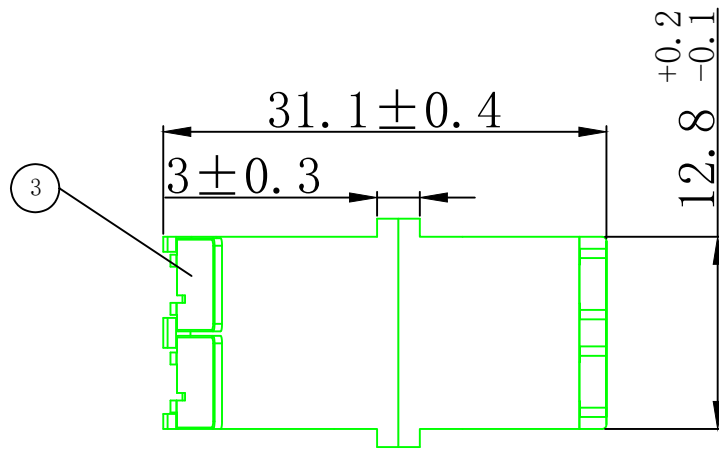

NOTE:
ROHS 3.0 & Reach COMPLIANT

Typical Insertion Loss (dB)	≤0.12
Insertion Loss (dB)	≤0.20
Operating Temperature (° C)	-40 ~ +80
Storage Temperature (° C)	-40 ~ +85

MATERIAL LIST:

④	Note that the laser label (Red Blue)	2pcs	
③	Green Dust Cap	2pcs	
②	LC Green Housing (SC simplex footprint)	1pcs	
①	LC White Dust Cap	2pcs	
NO.	SPECIFICATION STANDARD	QT' Y	REMARK

SYNERGY21					
CUSTOMER	AN	ITEM NO.	See the chart		
PRODUCT NAME	LC/APC Green (Ceramic) Duplex Adapter (With External Laser Protection Shutter) w/o Flange	Manufacture country	CHINA	UNIT	mm
DRAWNBY	CHECKBY	APPOBY	DATE		
SYNERGY21	SYNERGY21	SYNERGY21	2022-07-25		

		NEW	2022-07-25	A
BY	CHK	REVISION RECORD MODIFICATIONS	DATE	REV.