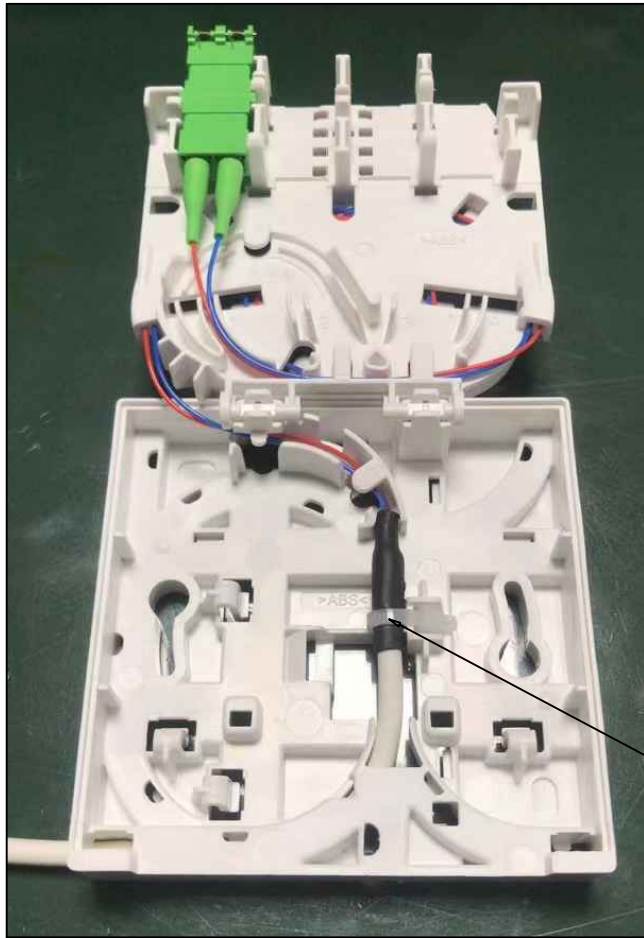

RedBlue

Adapter label

One lap

Cable tie

										SYNERGY21			
			CUSTOMER		AN		ITEM NO.		see the chart				
			PRODUCT NAME		Assemble			Manufacture country		CHINA	UNIT	mm	
			NEW		2022-07-25		A		DRAWNBY		CHECKBY		
			REVISION RECORD MODIFICATIONS		DATE		REV.		APPOBY		DATE		
BY	CHK				SYNERGY21		SYNERGY21		SYNERGY21		2022-07-25