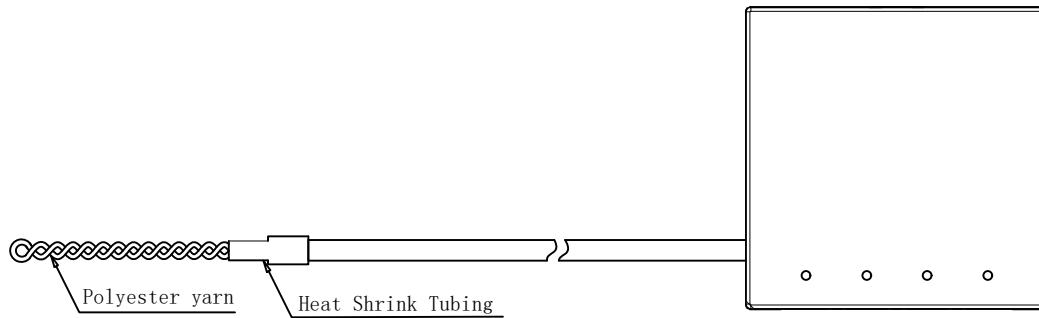

End-product drawing

Paper shaft