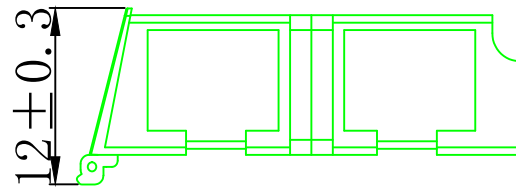

ITEM NO.	LENGTH	FIBER	Color
S215571V2. 20m	20M	G657. A2	White
S215571V2. 40m	40M	G657. A2	White
S215571V2. 60m	60M	G657. A2	White

Note:
 1. Grade Designation: Each to Reference
 2. ROHS 3.0 and REACH Compliant
 3. Bending insensitive fiber

NO	SPECIFICATION STANDARD	QT'Y	REMARK
----	------------------------	------	--------

SYNERGY21

					CUSTOMER	AN	ITEM NO.	see the chart		
					PRODUCT NAME	2 cores LC/APC 8° fiber cable	Manufacture country	CHINA	UNIT	mm
					DRAWNBY	CHECKBY	APPOBY	DATE		
BY	CHK	REVISION RECORD MODIFICATIONS			DATE	REV.	SYNERGY21	SYNERGY21	SYNERGY21	2022-07-25

NOTE:

- ROHS 3.0 and REACH Compliant
- Storage Temperature: -40°C~+75°C
- Operation Temperature: -40°C~+75°C
- ABS Material
- UL94V2
- Max 4 core (shrinkage Type)
- 4 SC Simplex Adapter or LC Duplex Adapter Installable
- Suitable for Fiber fusion protection sleeves Installable
- DIN Installation available
- W/O Adapter
- Color:white
- Dimensions:80*80*28mm

SYNERGY21									
CUSTOMER		AN			ITEM NO.		See the chart		
PRODUCT NAME		FTTH Box 4 Core			Manufacture country		CHINA	UNIT	mm
BY	CHK	NEW REVISION RECORD MODIFICATIONS			2022-07-25	A	DRAWNBY	CHECKBY	APPOBY
					DATE	REV.	SYNERGY21	SYNERGY21	SYNERGY21
									DATE
									2022-07-25