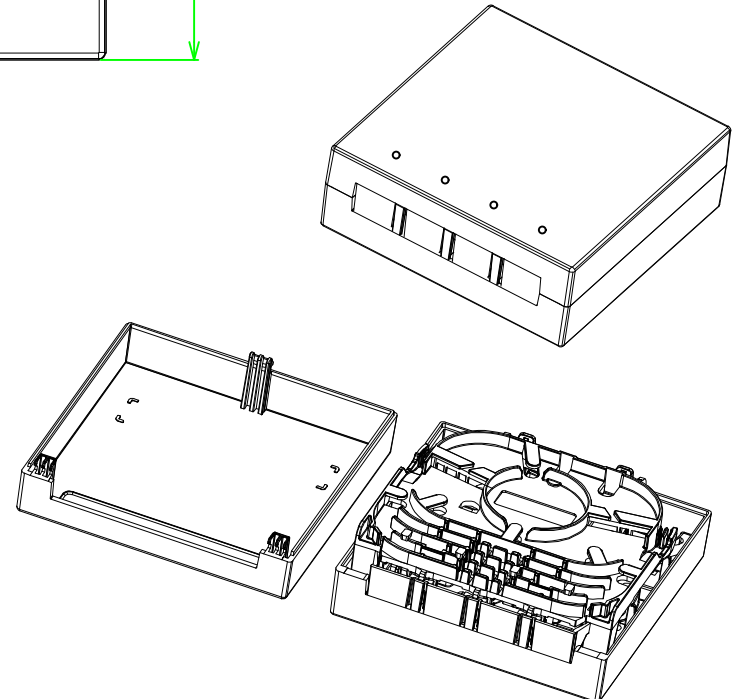

NO	SPECIFICATION STANDARD	QT'Y	REMARK
----	------------------------	------	--------

SYNERGY21

					CUSTOMER	AN	ITEM NO.	see the chart		
					PRODUCT NAME	2 cores LC/APC 8° fiber cable	Manufacture country	CHINA	UNIT	mm
					DRAWNBY	CHECKBY	APPOBY	DATE		
BY	CHK	REVISION RECORD MODIFICATIONS			DATE	REV.	SYNERGY21	SYNERGY21	SYNERGY21	2022-07-25

NOTE:

- ROHS 3.0 and REACH Compliant
- Storage Temperature: -40°C~+75°C
- Operation Temperature: -40°C~+75°C
- ABS Material
- UL94V2
- Max 4 core (shrinkage Type)
- 4 SC Simplex Adapter or LC Duplex Adapter Installable
- Suitable for Fiber fusion protection sleeves Installable
- DIN Installation available
- W/O Adapter
- Color:white
- Dimensions:80*80*28mm

SYNERGY21									
CUSTOMER		AN			ITEM NO.		See the chart		
PRODUCT NAME		FTTH Box 4 Core			Manufacture country		CHINA	UNIT	mm
BY	CHK	NEW REVISION RECORD MODIFICATIONS			2022-07-25	A	DRAWNBY	CHECKBY	APPOBY
					DATE	REV.	SYNERGY21	SYNERGY21	SYNERGY21
									DATE
									2022-07-25