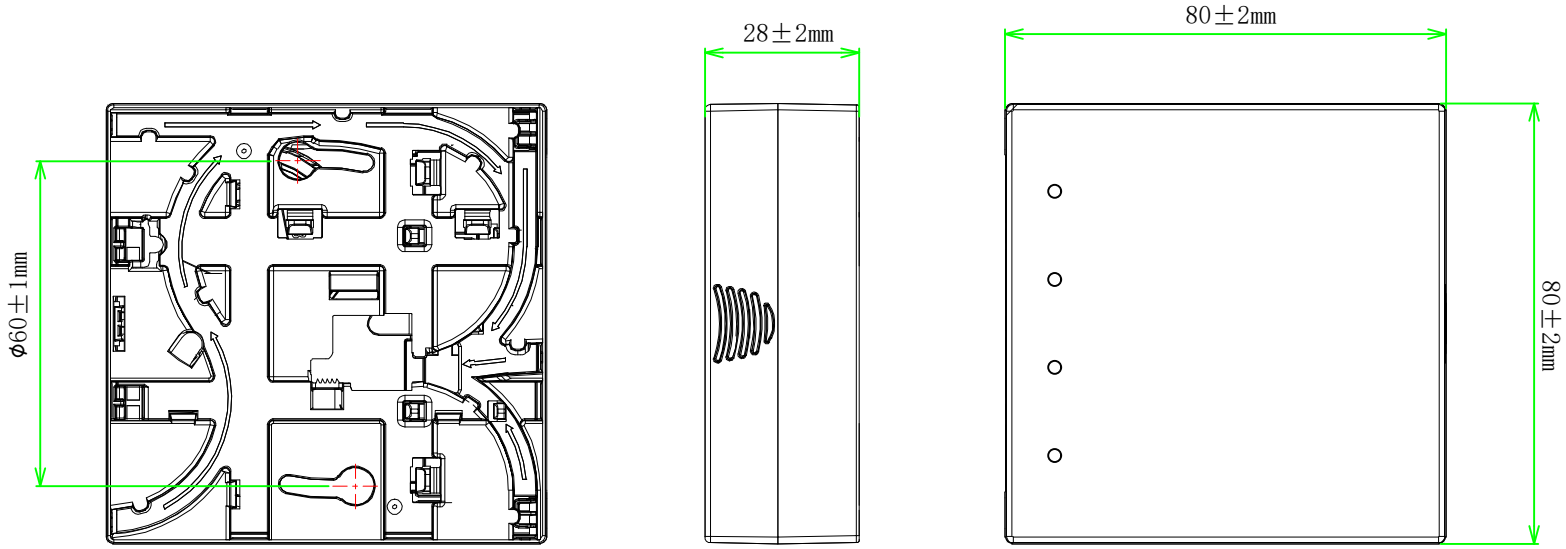

NOTE:

- ▪ROHS 3.0 and REACH Compliant
- ▪Storage Temperature: -40°C~+75°C
- ▪Operation Temperature: -40°C~+75°C
- ▪ABS Material
- ▪UL94V2
- ▪Max 4 core (shrinkage Type)
- ▪4 SC Simplex Adapter or LC Duplex Adapter Installable
- ▪Suitable for Fiber fusion protection sleeves Installable
- ▪DIN Installation available
- ▪W/O Adapter
- ▪Color:white
- ▪Dimensions:80*80*28mm