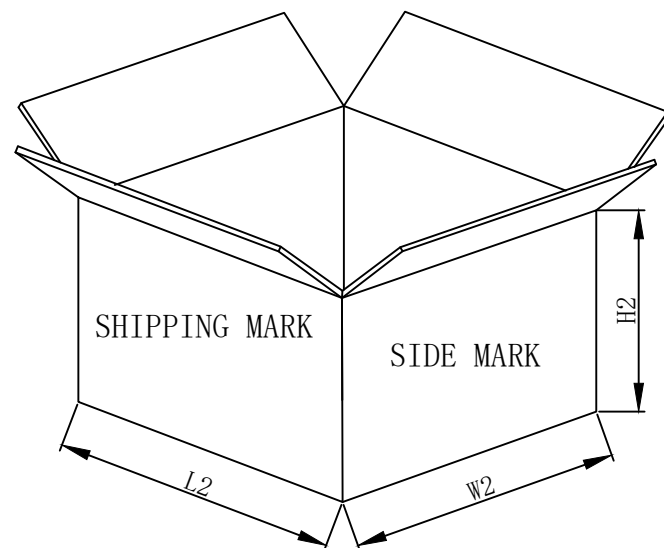

End-product drawing

Paper shaft

Clockwise winding

										SYNERGY21				
						CUSTOMER		AN		ITEM NO.		See the chart		
						PRODUCT NAME		Assemble		Manufacture country		CHINA	UNIT	mm
		NEW		2022-07-25		A		DRAWNBY		CHECKBY		APPOBY		DATE
BY	CHK	REVISION RECORD MODIFICATIONS		DATE	REV.	SYNERGY21		SYNERGY21		SYNERGY21		2022-07-25		

ITEM NO.	LENGTH	FIBER	Color
S215571V2. 20m	20M	G657. A2	White
S215571V2. 40m	40M	G657. A2	White
S215571V2. 60m	60M	G657. A2	White

SinglePack: 1pc/box+label; SubPack: no; Carton +labelx2;

SYNERGY21

						CUSTOMER	AN	ITEM NO.	see the chart	
						PRODUCT NAME	PACKING	Manufacture country	CHINA	UNIT mm
		NEW		2022-07-25	A	DRAWNBY	CHECKBY	APPOBY	DATE	
BY	CHK	REVISION RECORD MODIFICATIONS			DATE	REV.	SYNERGY21	SYNERGY21	SYNERGY21	2022-07-25