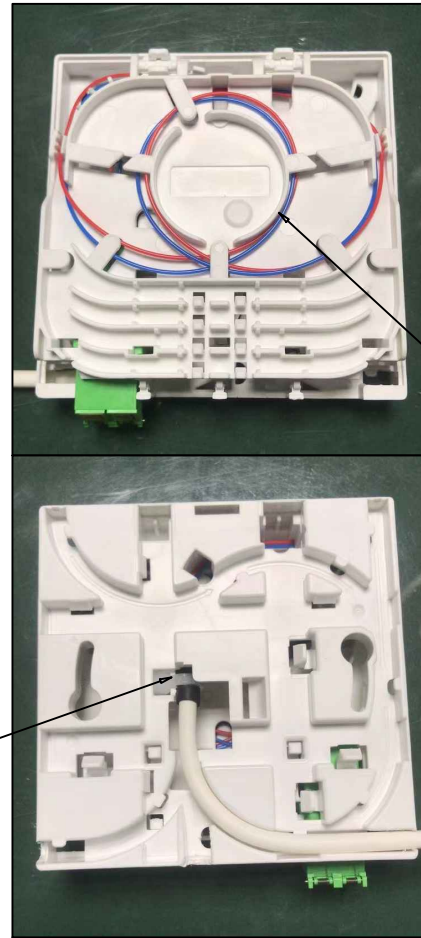

RedBlue

Adapter label

One lap

Cable tie

										SYNERGY21			
			CUSTOMER		AN		ITEM NO.		see the chart				
			PRODUCT NAME		Assemble			Manufacture country		CHINA	UNIT	mm	
			NEW		2022-07-25		A		DRAWNBY		CHECKBY		
			REVISION RECORD MODIFICATIONS		DATE		REV.		APPOBY		DATE		
BY	CHK				SYNERGY21		SYNERGY21		SYNERGY21		2022-07-25