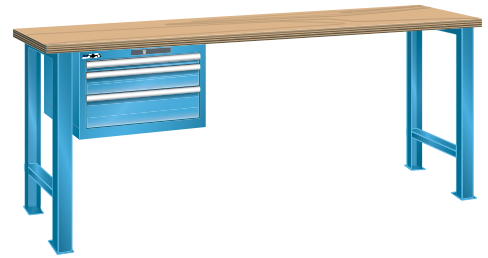

Combination workbench

With drawer cabinet

LISTA
making workspace work

Execution:

- Including pre-assembly and fastening material. Drawer cabinet can be fitted on either side, right or left
- The top panel is splash-proof, dirt-resistant and largely impervious to oil and grease
- Different types of locks are selectable

Advantage:

- Workbench has a load capacity of up to 3 t, workbench top panels are extremely robust and resistant
- Quick and easy assembly thanks to workbench top panels with pre-drilled holes incl. sleeves for attaching all substructures and drawer cabinets
- Maximum operating comfort and excellent ergonomics thanks to height-adjustable workbench feet for ensuring ergonomically correct working height and legroom during seated activities

Art. no.	50304 422
Brand	LISTA
Manufacturer Part Number	70.296.010
Number of drawers	3 PCS
Working height	890 mm
Worktop width	1500 mm
Worktop height	40 mm
Worktop depth	750 mm
Colour of front	Light blue RAL 5012
Cabinet colour	Light blue RAL 5012
Material of worktop	Multiplex beech
Load-carrying capacity per drawer	75 kg
Gross Weight	122.000 kg
Product Group	5AN