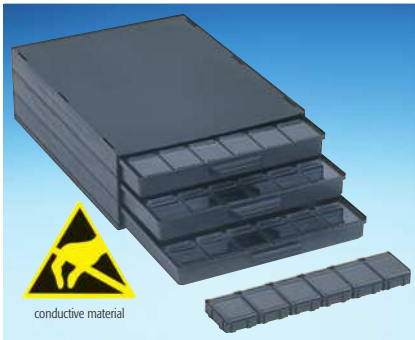

## MIXED-SMD-CABINETS

Art. No. SMD cabinet **A 1-4 ESD 144**  
Cabinet with 3 drawers incl.  
3 x 144 = 432 pcs

Art. No. SMD cabinet **A 1-4 DISS 144**  
Cabinet with 3 drawers incl.  
3 x 144 = 432 pcs

Art. No. SMD cabinet **A 1-4 ESD 72**  
Cabinet with 3 drawers incl.  
3 x 72 = 216 pcs

Art. No. SMD cabinet **A 1-4 DISS 72**  
Cabinet with 3 drawers incl.  
3 x 72 = 216 pcs

Art. No. SMD cabinet **A 1-4 ESD 36**  
Cabinet with 3 drawers incl.  
3 x 36 = 108 pcs