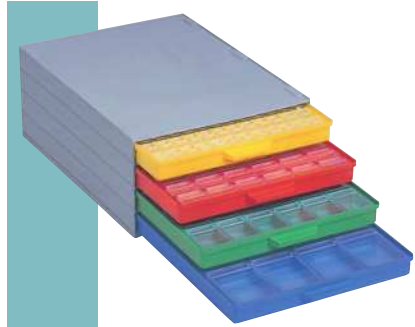

Art. No. SMD cabinet **A 1-4/4 Bunt MIX**
Cabinet with 4 drawers various SMD
collapsible boxes per drawer