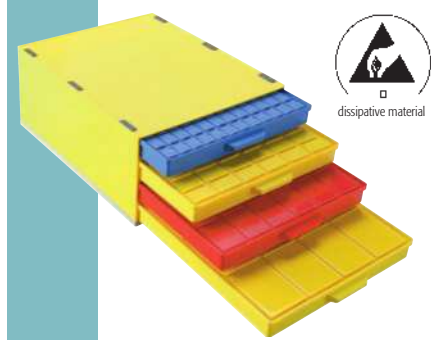

Art. No. SMD cabinet **A 1-4 DISS 36**  
Cabinet with 3 drawers incl.  
3 x 36 = 108 pcs

Art. No. SMD cabinet **A 1-4 ESD 16**  
Cabinet with 3 drawers incl.  
3 x 16 = 48 pcs

Art. No. SMD cabinet **A 1-4 DISS 16**  
Cabinet with 3 drawers incl.  
3 x 16 = 48 pcs

Art. No. SMD cabinet **A 1-4/4 DISS MIX**  
Cabinet with 4 drawers various SMD  
collapsible boxes per drawer

Also known as  
„mouse's loo“!