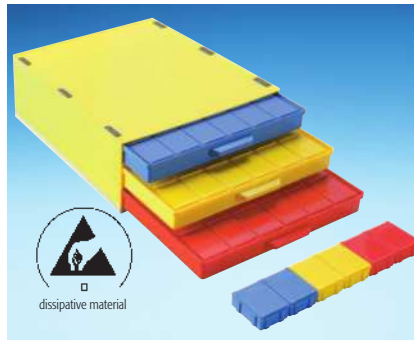

## MIXED-SMD-CABINETS

Art. No. SMD cabinet **A 1-4 ESD 144**  
Cabinet with 3 drawers incl.  
3 x 144 = 432 pcs

Art. No. SMD cabinet **A 1-4 DISS 144**  
Cabinet with 3 drawers incl.  
3 x 144 = 432 pcs

Art. No. SMD cabinet **A 1-4 ESD 72**  
Cabinet with 3 drawers incl.  
3 x 72 = 216 pcs

Art. No. SMD cabinet **A 1-4 DISS 72**  
Cabinet with 3 drawers incl.  
3 x 72 = 216 pcs

Art. No. SMD cabinet **A 1-4 ESD 36**  
Cabinet with 3 drawers incl.  
3 x 36 = 108 pcs

Art. No. SMD cabinet **A 1-4/4 DISS MIX**  
Cabinet with 4 drawers various SMD  
collapsible boxes per drawer

Also known as  
„mouse's loo“!