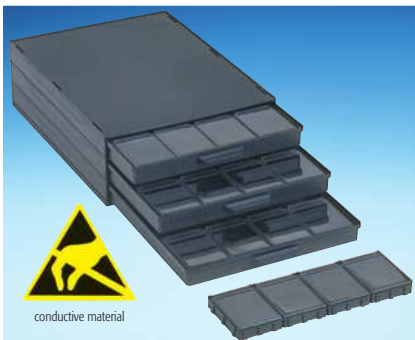

Art. No. SMD cabinet **A 1-4 ESD 72**  
Cabinet with 3 drawers incl.  
3 x 72 = 216 pcs

Art. No. SMD cabinet **A 1-4 DISS 72**  
Cabinet with 3 drawers incl.  
3 x 72 = 216 pcs

Art. No. SMD cabinet **A 1-4 ESD 36**  
Cabinet with 3 drawers incl.  
3 x 36 = 108 pcs

Art. No. SMD cabinet **A 1-4 DISS 36**  
Cabinet with 3 drawers incl.  
3 x 36 = 108 pcs

Art. No. SMD cabinet **A 1-4 ESD 16**  
Cabinet with 3 drawers incl.  
3 x 16 = 48 pcs

Art. No. SMD cabinet **A 1-4 DISS 16**  
Cabinet with 3 drawers incl.  
3 x 16 = 48 pcs