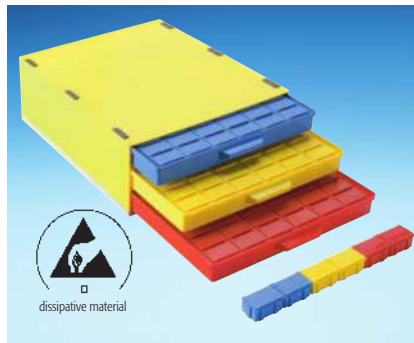

## MIXED-SMD-CABINETS

Art. No. SMD cabinet **A 1-4 ESD 144**  
Cabinet with 3 drawers incl.  
3 x 144 = 432 pcs

Art. No. SMD cabinet **A 1-4 DISS 144**  
Cabinet with 3 drawers incl.  
3 x 144 = 432 pcs

Art. No. SMD cabinet **A 1-4 ESD 72**  
Cabinet with 3 drawers incl.  
3 x 72 = 216 pcs

Art. No. SMD cabinet **A 1-4 DISS 72**  
Cabinet with 3 drawers incl.  
3 x 72 = 216 pcs

Art. No. SMD cabinet **A 1-4 ESD 36**  
Cabinet with 3 drawers incl.  
3 x 36 = 108 pcs