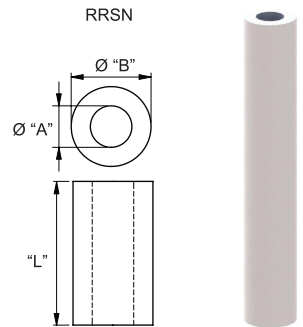

Can't find the size you are looking for? Contact us!

Part Number (White)								Dimensions (mm)	Std Pack Qty
A = 2.7 B = 5	A = 3.2 B = 6	A = 3.5 B = 6	A = 4.2 B = 8	A = 4.5 B = 7	A = 5.2 B = 10	A = 6.2 B = 10	A = 8.2 B = 10		
RRSN-2750-02	RRSN-3260-02	RRSN-3460-02	RRSN-4280-02	RRSN-4570-02	RRSN-52100-02	RRSN-62100-02	RRSN-82100-02	2	500
RRSN-2750-03	RRSN-3260-03	RRSN-3460-03	RRSN-4280-03	RRSN-4570-03	RRSN-52100-03	RRSN-62100-03	RRSN-82100-03	3	500
RRSN-2750-05	RRSN-3260-05	RRSN-3460-05	RRSN-4280-05	RRSN-4570-05	RRSN-52100-05	RRSN-62100-05	RRSN-82100-05	5	500
RRSN-2750-08	RRSN-3260-08	RRSN-3460-08	RRSN-4280-08	RRSN-4570-08	RRSN-52100-08	RRSN-62100-08	RRSN-82100-08	8	500
RRSN-2750-10	RRSN-3260-10	RRSN-3460-10	RRSN-4280-10	RRSN-4570-10	RRSN-52100-10	RRSN-62100-10	RRSN-82100-10	10	500
RRSN-2750-12	RRSN-3260-12	RRSN-3460-12	RRSN-4280-12	RRSN-4570-12	RRSN-52100-12	RRSN-62100-12	RRSN-82100-12	12	500
RRSN-2750-15	RRSN-3260-15	RRSN-3460-15	RRSN-4280-15	RRSN-4570-15	RRSN-52100-15	RRSN-62100-15	RRSN-82100-15	15	500
RRSN-2750-18	RRSN-3260-18	RRSN-3460-18	RRSN-4280-18	RRSN-4570-18	RRSN-52100-18	RRSN-62100-18	RRSN-82100-18	18	500
-	RRSN-3260-20	RRSN-3460-20	RRSN-4280-20	RRSN-4570-20	RRSN-52100-20	RRSN-62100-20	RRSN-82100-20	20	500
-	RRSN-3260-25	RRSN-3460-25	RRSN-4280-25	RRSN-4570-25	RRSN-52100-25	RRSN-62100-25	RRSN-82100-25	25	500
-	RRSN-3260-30	RRSN-3460-30	RRSN-4280-30	RRSN-4570-30	RRSN-52100-30	RRSN-62100-30	RRSN-82100-30	30	500
-	-	-	RRSN-4280-35	RRSN-4570-35	RRSN-52100-35	RRSN-62100-35	RRSN-82100-35	35	500
-	-	-	-	-	-	RRSN-62100-40	RRSN-82100-40	40	500