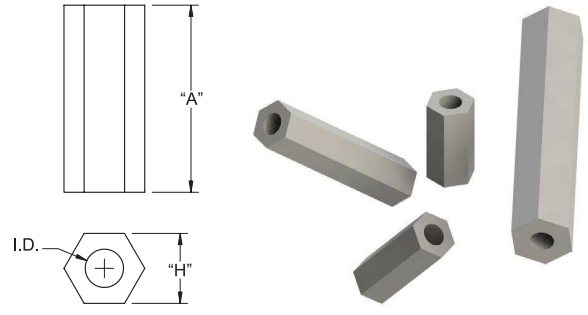

## Hex Plastic Spacers

HS

Light Gray, UL94 V0 PVC, RMS-448

Part Number			"A" Standoff Height	Std Pack Qty
For #4 Self Tapping Screw	For #6 Self Tapping Screw	For #8 Self Tapping Screw		
"I.D." = 2.6 "H" = 4.8	"I.D." = 2.8 "H" = 6.4	"I.D." = 3.6 "H" = 9.5		
HS-4-3	HS-6-3	-	9.5	1000
HS-4-4	HS-6-4	HS-8-4	12.7	1000
HS-4-5	HS-6-5	HS-8-5	15.9	1000
HS-4-6	HS-6-6	HS-8-6	19.1	1000
HS-4-7	HS-6-7	HS-8-7	22.2	1000
HS-4-8	HS-6-8	HS-8-8	25.4	1000
HS-4-10	HS-6-10	HS-8-10	31.8	500
HS-4-12	HS-6-12	HS-8-12	38.1	500
HS-4-14	HS-6-14	HS-8-14	44.5	500
HS-4-16	HS-6-16	HS-8-16	50.8	500
HS-4-24	HS-6-24	HS-8-24	76.2	500