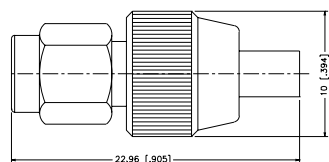

SMAF-MUF-NT3G-50 SMA Jack to MINI-UHF Jack

P.N. **Description**

SMAF-MCXF1-3GT50G-50 SMA Jack to MCX Jack

P.N. **Description**

SMAM-MCXF1-3GT50G-50 SMA Plug to MCX Jack

P.N. **Description**

SMAM-MMCXF1-3GT50G-50 SMA Plug to MMCX Jack