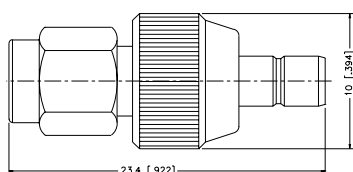

Technical drawing dimensions: 21.34 [.841], 10.7 [.422], 12.0 [.473], 1/4-36UNS-2A

P.N.	Description
SMAM-TM-NT3G-50	SMA Plug to TNC Plug

Technical drawing dimensions: 14.5 [.571], 15 [.591], 19.6 [.772], 29.5 [1.162], 7/16-28UNEF-2B, 8 HEX, 1/4-36UNS-2B

P.N.	Description
SMAM-BM-NT3G-50	SMA Plug to BNC Plug

Technical drawing dimensions: 14.5 [.571], 15.02 [.592], 19.6 [.772], 29.5 [1.162], 3 [.118], 8 HEX, 1/4-36UNS-2B

P.N.	Description
SMAF-TF-NT3G-50	SMA Jack to TNC Jack

Technical drawing dimensions: 12 [.473], 10.7 [.422], 21.34 [.841], 6.4 [.252], 7/16-28UNEF-2A, 1/4-36UNS-2A

Between Series Adapters

P.N. Description

SMAM-SMBM1-3GT50G-50 SMA Plug to SMB Plug

P.N. Description