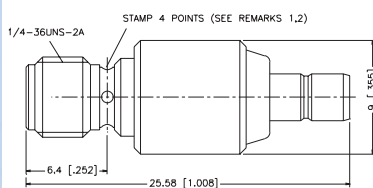

P.N. Description

SMAF-SMBM1-3GT50G-50 SMA Jack to SMB Plug