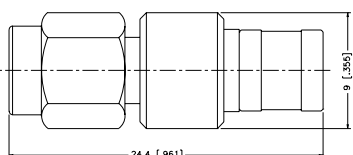

Technical drawing dimensions: 12 [.473], 10.7 [.422], 21.34 [.841], 6.4 [.252], 7/16-28UNEF-2A, 1/4-36UNS-2A

Between Series Adapters

P.N. Description

SMAM-SMBM1-3GT50G-50 SMA Plug to SMB Plug

P.N. Description

NF-SMAM-NT3G-50 N Jack to SMA Plug

P.N. Description

SMAF-SMBF1-3GT50G-50 SMA Jack to SMB Plug

P.N. Description

NM-SMAF-NT3G-50 N Plug to SMA Jack

P.N. Description

SMAM-SMBF-3GT50G-50 SMA Plug to SMB Jack

P.N. Description