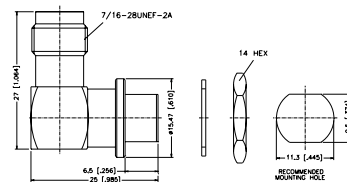

Between Series Adapters

P.N.	Description	P.N.	Description
OS-7060-NDG	BNC Plug to UHF Jack	TF-L-MCXF-NT3G-50	Bulkhead Right Angle TNC Female to MCX Female Adapter