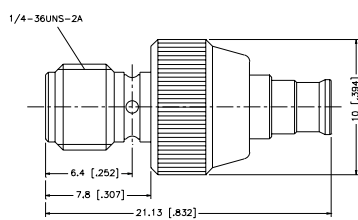

P.N. **Description**

SMAF-MCXM1-3GT50G-50 SMA Jack to MCX Plug