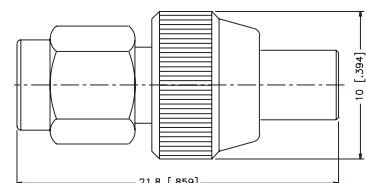

SMAF-MUF-NT3G-50 SMA Jack to MINI-UHF Jack

P.N. **Description**

SMAF-MCXF1-3GT50G-50 SMA Jack to MCX Jack

P.N. **Description**

SMAM-MCXF1-3GT50G-50 SMA Plug to MCX Jack

P.N. **Description**

SMAM-MMCXF1-3GT50G-50 SMA Plug to MMCX Jack