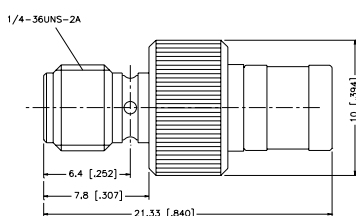

P.N. Description

SMAF-SMBF1-3GT50G-50 SMA Jack to SMB Plug