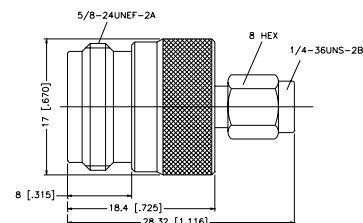

P.N. Description

NF-SMAM-NT3G-50 N Jack to SMA Plug