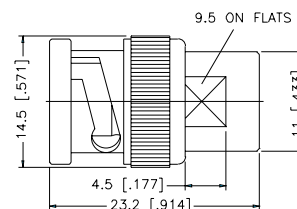

P.N.	Description	P.N.	Description
OS-7050-NDG	BNC Plug to F Jack	BM-FMEM-NDS-50	Nipple Plug to BNC Plug