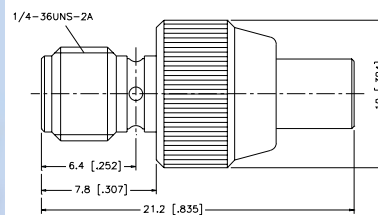

P.N. **Description**

SMAF-MCXF1-3GT50G-50 SMA Jack to MCX Jack