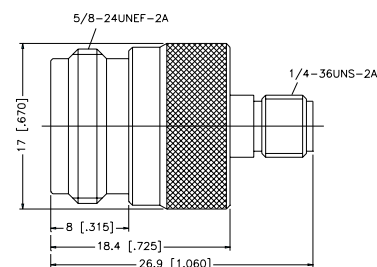

NM-SMAM-NT3G-50 N Plug to SMA Plug

P.N. Description

SMAF-SMBM1-3GT50G-50 SMA Jack to SMB Plug

P.N. Description

NF-SMAF-NT3G-50 N Jack to SMA Jack

Between Series Adapters

P.N.	Description
NF-SMAF2-NT3G-50	N Jack to SMA Jack