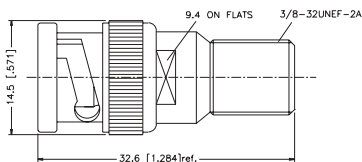

P.N.	Description	P.N.	Description
OS-7050-NDG	BNC Plug to F Jack	BM-FMEM-NDS-50	Nipple Plug to BNC Plug