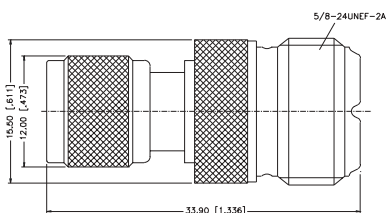

P.N.	Description	P.N.	Description
OS-7610-NDG	MINI-UHF Plug to UHF Jack	BM-L-FMEM-NT3G-50	Right Angle Adapter - Nipple Plug to BNC Plug