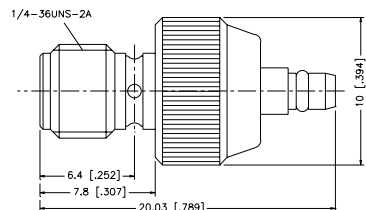

P.N. **Description**

RSMAM-MMCXM1-3GT50G-50 Reversed SMA Jack to MMCX Plug