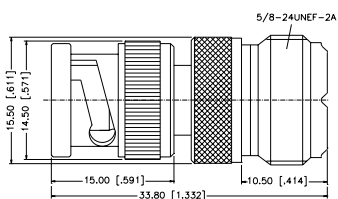

Between Series Adapters

P.N.	Description	P.N.	Description
OS-7060-NDG	BNC Plug to UHF Jack	TF-L-MCXF-NT3G-50	Bulkhead Right Angle TNC Female to MCX Female Adapter