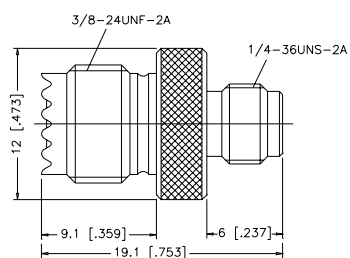

Between Series Adapters

P.N. **Description**

SMAF-MUF-NT3G-50 SMA Jack to MINI-UHF Jack