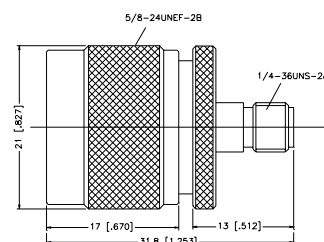

P.N.	Description
SMAM-BM-NT3G-50	SMA Plug to BNC Plug

Technical drawing dimensions: 14.5 [.571], 15.02 [.592], 19.6 [.772], 29.5 [1.162], 3 [.118], 8 HEX, 1/4-36UNS-2B

P.N.	Description
SMAF-TF-NT3G-50	SMA Jack to TNC Jack

Technical drawing dimensions: 12 [.473], 10.7 [.422], 21.34 [.841], 6.4 [.252], 7/16-28UNEF-2A, 1/4-36UNS-2A

Between Series Adapters

P.N. Description

SMAM-SMBM1-3GT50G-50 SMA Plug to SMB Plug

P.N. Description

NF-SMAM-NT3G-50 N Jack to SMA Plug

P.N. Description

SMAF-SMBF1-3GT50G-50 SMA Jack to SMB Plug

P.N. Description

NM-SMAF-NT3G-50 N Plug to SMA Jack

P.N. Description

SMAM-SMBF-3GT50G-50 SMA Plug to SMB Jack

P.N. Description