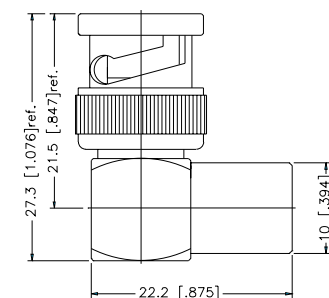

P.N.	Description	P.N.	Description
OS-7610-NDG	MINI-UHF Plug to UHF Jack	BM-L-FMEM-NT3G-50	Right Angle Adapter - Nipple Plug to BNC Plug