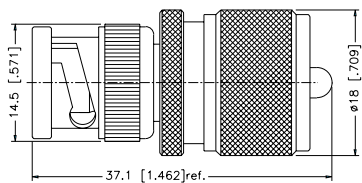

P.N.	Description	P.N.	Description
OS-7059-NDG	BNC Plug to UHF Plug	TM-FMEM-NDS-50	Nipple Plug to BNC Plug