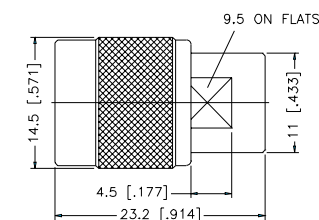

P.N.	Description	P.N.	Description
OS-7059-NDG	BNC Plug to UHF Plug	TM-FMEM-NDS-50	Nipple Plug to BNC Plug