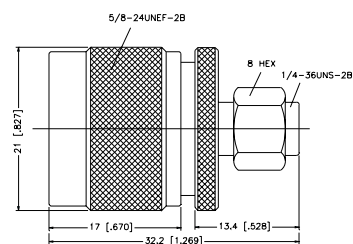

P.N. Description

NM-SMAM-NT3G-50 N Plug to SMA Plug