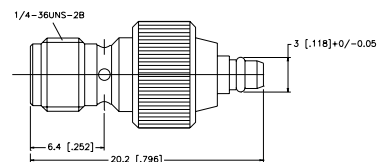

P.N. **Description**

SMAF-MMCXM1-3GT50G-50 SMA Jack to MMCX Plug