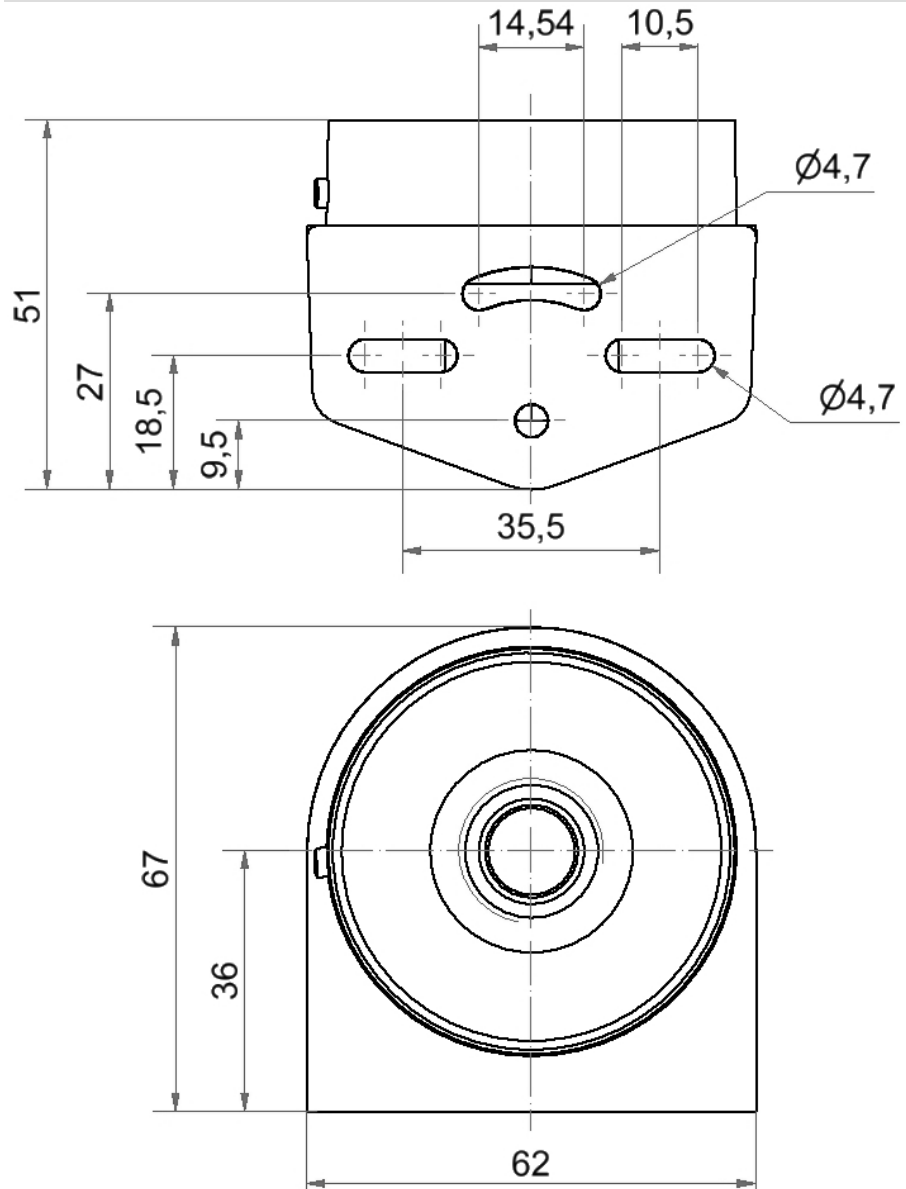

EvoSIGNAL / EvoSIGNAL Accessories  
**Mini Bracket Cable Gland GY**

Part No.: 260.700.06

RoHS

MECHANICAL DATA	
Length	67 mm
Width	62 mm
Height	51 mm
Diameter	62 mm
Materials	PC/ABS
Housing colour	Grey
Protection category	IP66
Cable entry	Screwed cable gland
Cable entry minimum	d = 8 mm
Cable entry maximum	d = 12 mm
Tension relief	Present (conforms to VDI)
Type of fixing	Wall mounting
Working temperature minimum	-30°C
Working temperature maximum	+60°C
Weight with packaging	39 g
Product weight	35 g
ELECTRICAL DATA	
Pollution degree	3

EvoSIGNAL / EvoSIGNAL Accessories  
**Mini Bracket Cable Gland GY**

**DRAWING**

! For additional installation and mounting information, refer to the appropriate user guide at [www.werma.com](http://www.werma.com). This printed copy is for information only and is subject to alteration.