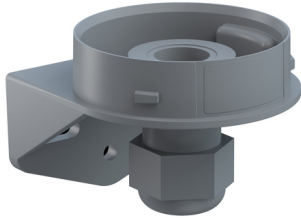

EvoSIGNAL / EvoSIGNAL Accessories  
**Mini Bracket Cable Gland GY**

Part No.: 260.700.06

RoHS

MECHANICAL DATA	
Length	67 mm
Width	62 mm
Height	51 mm
Diameter	62 mm
Materials	PC/ABS
Housing colour	Grey
Protection category	IP66
Cable entry	Screwed cable gland
Cable entry minimum	d = 8 mm
Cable entry maximum	d = 12 mm
Tension relief	Present (conforms to VDI)
Type of fixing	Wall mounting
Working temperature minimum	-30°C
Working temperature maximum	+60°C
Weight with packaging	39 g
Product weight	35 g
ELECTRICAL DATA	
Pollution degree	3

EvoSIGNAL / EvoSIGNAL Accessories  
**Mini Bracket Cable Gland GY**

**DRAWING**

! For additional installation and mounting information, refer to the appropriate user guide at [www.werma.com](http://www.werma.com). This printed copy is for information only and is subject to alteration.