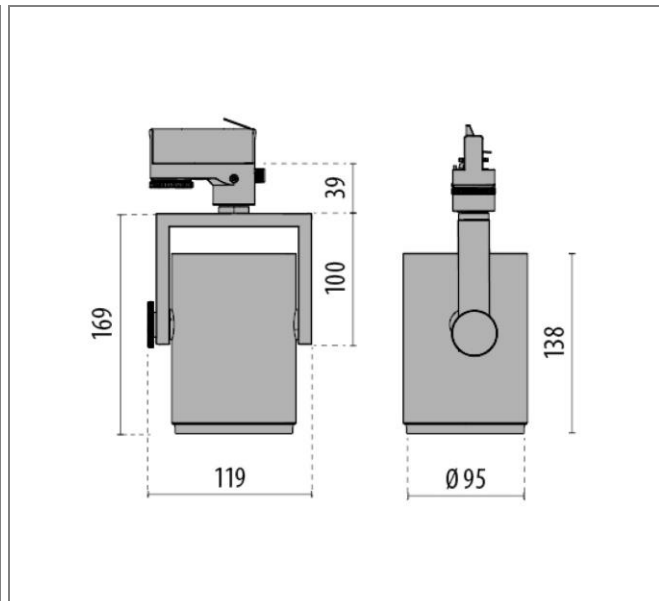

**ART.: 8425463173410**

AS425 LED MEDIUM REFLECTOR

Art.: 8425463173410, AS425 LED, 20W, 4000K, Driver static, Direct / medium (2 x 11°-22°), White, LED track light for interior, including: Extruded aluminum profile and die-cast aluminum spotlight housing, powder-coated, Tilting and turning spotlight head, High-brilliance spherical faceted reflector for maximum lamp performance and neutral colour rendering, Bayonet-closure ring for a toolless replacement of the reflector and the louvre, Reflector in Medium design, Colour rendering index Ra > 90, Colour tolerance according to MacAdam ≤ 3 SDCM Universal tri-phase adaptor included, Complete with electric converter, Toolless mounting, Complete with clear safety glass pane

<b>Connected load</b>	20 W
<b>Luminous flux</b>	2250 lm
<b>Efficiency</b>	112 lm/W
<b>Colour temperature</b>	4000K
<b>Colour rendering (CRI)</b>	80
<b>IP class</b>	20
<b>Nominal voltage</b>	220 – 240 V
<b>Colour</b>	RAL 9010