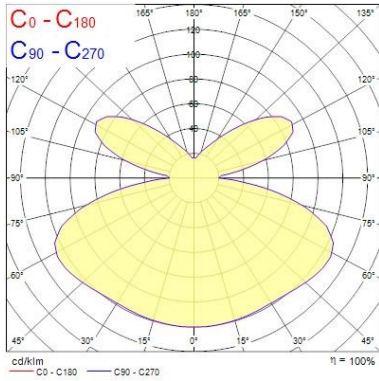

Glace - Round

Glace 3K HO Round EMG
4068356

TECHNICAL DRAWINGS