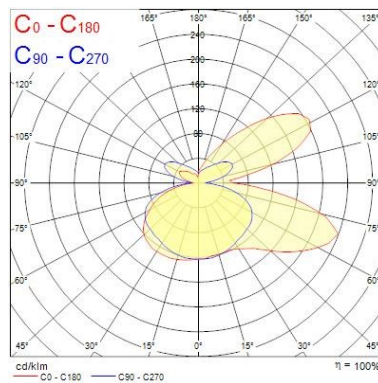

### Optical data

Fixture luminous flux (lm)	1293
Luminaire efficacy (lm/W)	56.2
Colour temperature (K)	3000
Light colour	Warm White
Adjustable chromaticity	N

#### Physical data

Nominal Product Length (mm)	400
Nominal Product Width (mm)	400
Nominal Product Height (mm)	54
Nominal Product Diameter (mm)	400
Max. Lamp Diameter (mm) - D	400
Weight (kg)	2.3
Recessed Depth (mm)	54

## PHOTOMETRY

0.5	6.17	E(0°) E(C0)	80.8°	621	1
1.0	12.35	E(0°) E(C0)	80.8°	158	0
1.5	18.52	E(0°) E(C0)	80.8°	69	0
2.0	24.70	E(0°) E(C0)	80.8°	39	0
2.5	30.87	E(0°) E(C0)	80.8°	25	0
3.0	37.05	E(0°) E(C0)	80.8°	17	0

Distance [m]      Cone diameter [m]      Illuminance [lx]

— C0 - C180 (Half beam angle: 161.6°)