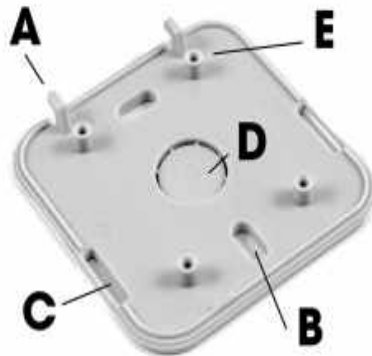

Quality Products. Service Excellence.

ABS Plastic Miniature Enclosures *Snap-fit, wall-mount. 1551SNAP Series*

Vented Sensor Enclosure

Key Features:

- Simple snap-fit assembly and wall-mounting features designed for IoT or general purpose applications.
- Choice of vented or unvented.
- Vented versions protect electronics from harmful contact with hands or tools, but allows entry of air and moisture for applications which require environmental exposure (e.g. sensors).
- Ideally suited for mounting of printed circuit boards.
- Slots on the base of the enclosure allow for easy wall-mounting.
- Knockout on the base can be removed with a screwdriver and used for wire entry.
- Molded in ABS plastic (material has a UL94-HB rating).
- Choice of (4) square/ rectangle sizes and (3) circle sizes. Stocked in black, grey, and white.
- Satin texture finish.
- Enclosure features a snap-fit assembly and can be reopened repeatedly as needed. No hardware required.
- (4) P.C. board standoffs molded into interior (see drawings for details).
- Designed to meet IP30.

Notes:

- To secure P.C. board use self tapping #2 x 3/16" screws (Qty 100 - Part number **1553WTS100**) - not included with enclosure.

Photo Features:

Enclosure base features:

- A) Assembly hooks (square/rectangle models only)
- B) Wall-mounting slots
- C) Snap-fit closures
- D) Wire entry knockout
- E) PC Board standoffs

Black

Gray

White

Square and Rectangle Enclosures

Vented	Unvented	Color	Length	Width	Depth
1551V1BK	1551SNAP1BK	Black	40	40	20
1551V1GY	1551SNAP1GY	Grey	40	40	20
1551V1WH	1551SNAP1WH	White	40	40	20
1551V2BK	1551SNAP2BK	Black	80	40	20
1551V2GY	1551SNAP2GY	Grey	80	40	20
1551V2WH	1551SNAP2WH	White	80	40	20
1551V3BK	1551SNAP3BK	Black	60	60	20
1551V3GY	1551SNAP3GY	Grey	60	60	20
1551V3WH	1551SNAP3WH	White	60	60	20
1551V4BK	1551SNAP4BK	Black	80	80	20
1551V4GY	1551SNAP4GY	Grey	80	80	20
1551V4WH	1551SNAP4WH	White	80	80	20