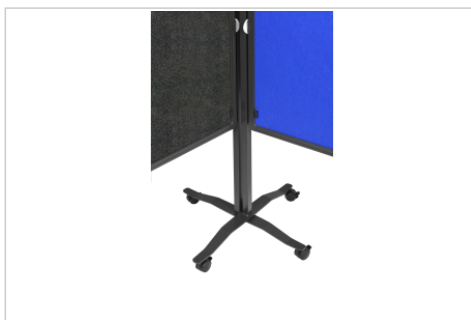

- Easily collect ideas and create overviews
- Pin paper directly on the board surface or add a flipchart paper pad
- Attractive, lightweight and mobile design
- Extremely versatile: Can be used in portrait or landscape orientation as pinboard, flipchart or divider wall
- Quick linking of several boards with "one-over-the-other" foot construction
- Quick tool-free mounting: can be set up by one person

PREMIUM PLUS workshop board

150x120cm anthracite

- High-quality mobile workshop board
- Double-sided felt pinboard
- Matte coated aluminium board frame
- Footings and legs in matte coated steel
- Height adjustable at two fixed positions
- Vertical and horizontal board mounting option
- Set of 4 lockable castors and click-on paper hooks included
- Minimal height of the total product: 196 cm (vertical and horizontal setup)
- Maximum height of the total product (vertical setup): 226 cm
- Board size: H 150 x W 120 cm

Art.No. **7-204610**

GTIN **8713797091138**

Specifications

Surface (material/colour)	Felt / Grey
Frame (material/colour)	Aluminium / Black
Corner (material/colour)	Plastic / Grey
Article dimensions	1200 x 1500 x - mm
Total dimensions	- x 1960 x - mm
Mobile	Yes
Castors	Yes
Number of lockable castors	4
Foldable	No
Product warranty	2 Years