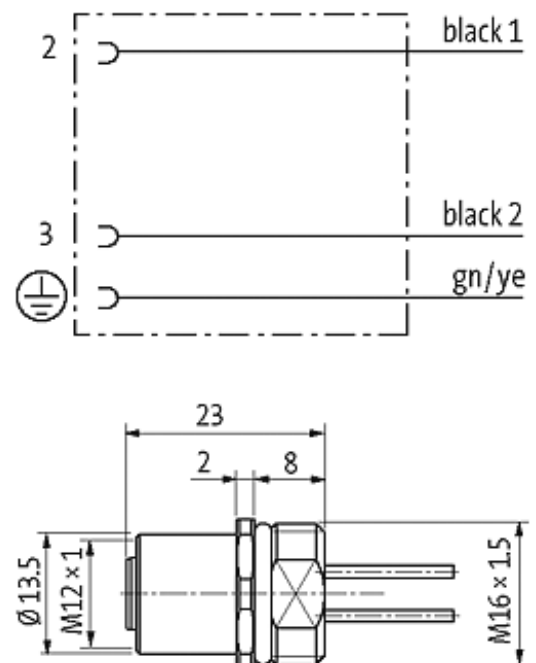

M12 FEMALE FLANGE PLUG C CODED FRONT MOUNT

PP-wires 3X0.75 0.2m

Flange M12 female
3-pole
Front mounting
with multi-strand wire

[Link to Product](#)

Illustration

Product may differ from Image

Form

20221

Technical Data

Operating voltage	max. 250 V AC/DC
Operating current per contact	max. 4 A
Locking of ports	Screw thread M12 x 1 mm (recommended torque 0.6 Nm) self-securing
Protection	IP67 inserted and tightened (EN 60529)

Cables

Cable number	930
No./diameter of wires	3 x 0.75 mm²
Wire isolation	PP (bk, num, gnye)
Shore hardness outer jacket	90 ± 5A