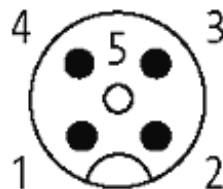

M12 MALE 0° / M12 FEMALE 0° SHIELDED

PUR 4X0.34 shielded GRAY, UL/CSA, drag ch 15m

Male straight to female straight
M12 - M12, 4-pole

Plastic housings with good resistance against chemicals and oils. The resistance to aggressive media should be individually tested for your application. Further details on request. Further cable lengths on request.

[Link to Product](#)

Illustration

Male

Female

Product may differ from Image