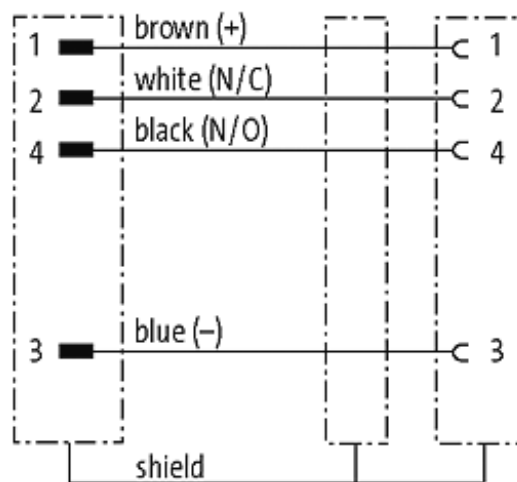

M12 MALE 0° / M12 FEMALE 0° SHIELDED

PUR 4X0.34 shielded GRAY, UL/CSA, drag ch 15m

Male straight to female straight
M12 - M12, 4-pole

Plastic housings with good resistance against chemicals and oils. The resistance to aggressive media should be individually tested for your application. Further details on request. Further cable lengths on request.

[Link to Product](#)

Illustration

Male

Female

Product may differ from Image