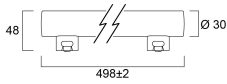

TECHNICAL DRAWINGS