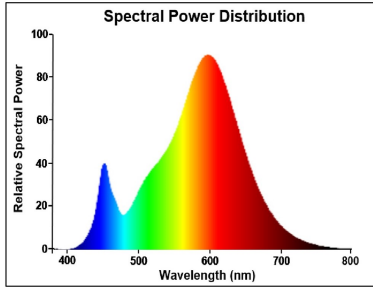

ToLEDo Striplight

ToLEDo Striplight V3 500MM 700LM S14s

0028106

Max. Luminaires per 10A C Breaker	287
Max. Luminaires per 13A C Breaker	373
Max. Luminaires per 16A C Breaker	57
Max. Luminaires per 20A C Breaker	575
Max. Luminaires per 16A B Breaker	29

Lifetime data

Lifespan L70 B50	15000
Average life (Nominal) (h)	15000
Average life (Rated) (h)	15000

Physical data

Nominal Product Length (mm)	498
Nominal Product Diameter (mm)	48
Weight (kg)	0.116

Packaging

Single packaging type	Carton
Product EAN number	5410288281063
Packaging single length / height (cm)	50.4
Packaging single width (cm)	5.0
Packaging single depth (cm)	3.0
DUN14 (outer)	15410288281060
Units per outer package	6
Packaging outer length / height (cm)	51.4
Packaging outer width (cm)	10.6
Packaging outer depth (cm)	10.1

Safety data

Optimal operating condition (°C)	-20-40
Breakage cleaning instructions	Not applicable
Special purpose lamp	No
Dry applications use only	Yes
Suitable for household illumination	Yes
Safety message	Not Suitable for totally enclosed fixtures

PHOTOMETRY

ToLEDo Striplight

ToLEDo Striplight V3 500MM 700LM S14s
0028106

TECHNICAL DRAWINGS