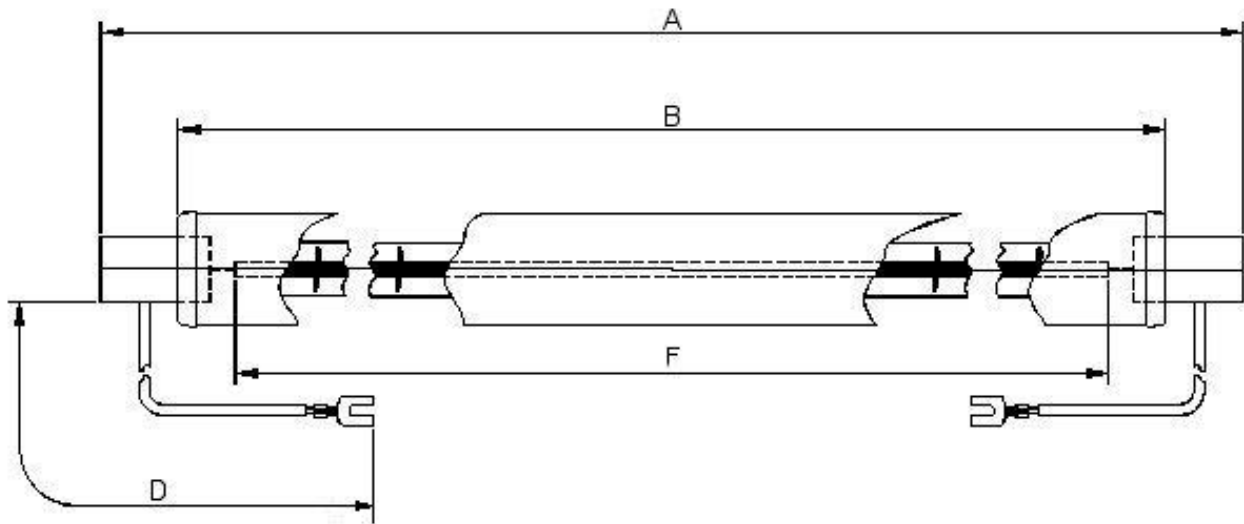

Victory Lighting Product Data Specification

Product Code: 64245030
Issue No: 9
Issue Date: 26 February 2009

Dimensions

A	216±2	D	230±5
B	176 nom	F	150 nom

All dimensions in mm unless otherwise stated

Technical Data

Volts	240	Cap	Sk15
Watts	500	Life	5000
Finish	Ruby jacket	Burning Position	Horizontal

Lead: PTFE insulated with silicon impregnated glass fibre sleeve, M4 fork terminals.

240v 500w Ruby Jacketed IR Lamp	Authorised By
---------------------------------	---------------