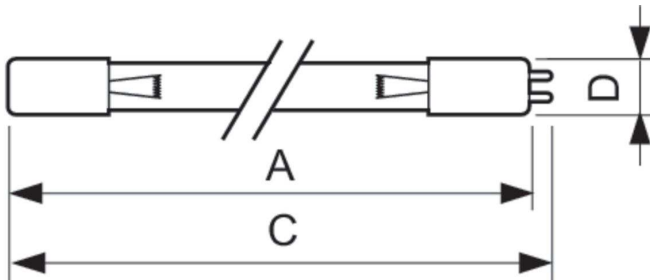

TUV TL Mini

Numerator - Quantity Per Pack	1
EAN/UPC - Product/Case	8711500264404
Numerator - Packs per outer box	32

EAN/UPC - Case	8711500264411

Dimensional drawing

Product	D (max)	C (max)	A (max)
TUV 25W - 4P SE UNP/32	19.3 mm	556.6 mm	548.9 mm