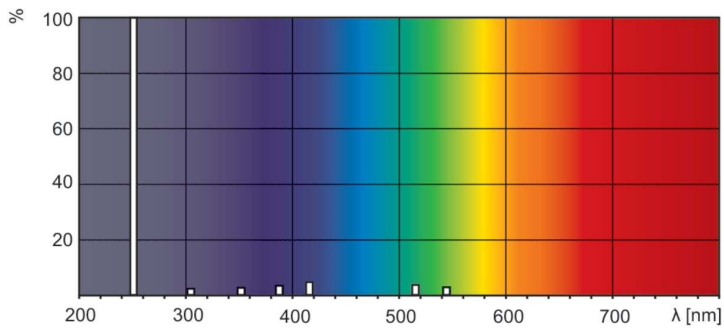

Photometric data

Spectral Power Distribution Colour - TUV 25W - 4P SE UNP/32