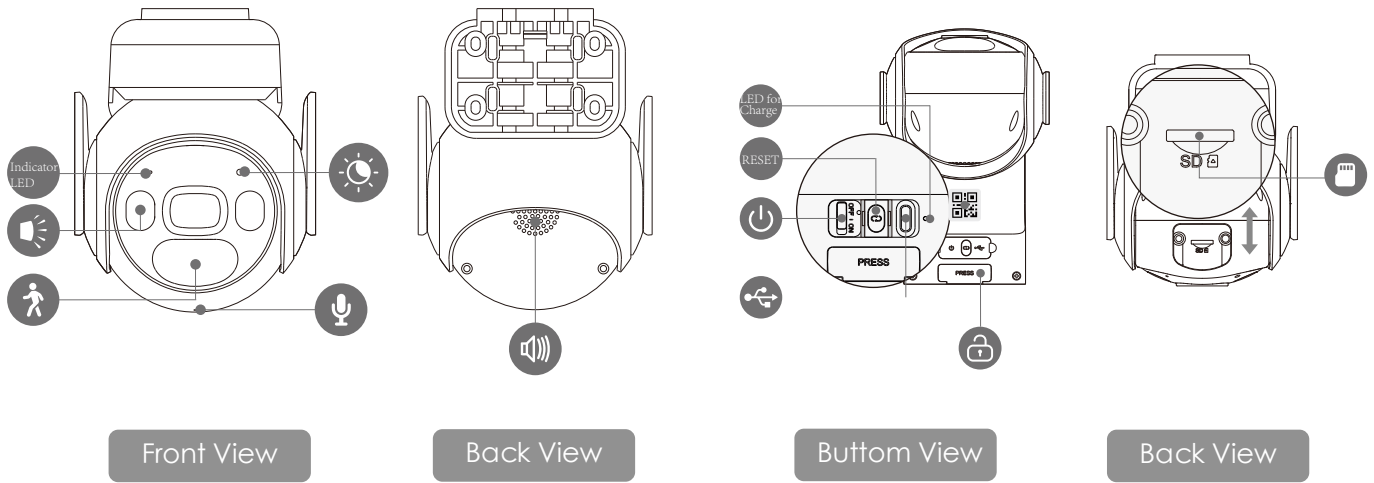

Specifications

Camera

3MP(2304*1296)
Night Vision: 20m(23ft) Distance
3.6mm Fixed Lens
Field of View : 88° (H), 45° (V), 107° (D),
(330° Pan, 90° Tilt)

Video & Audio

Video Compression : H.265
Up to 15fps Frame Rate
8x Digital Zoom
Two-way Audio

Notice Management

Motion Detection
Human Detection
Configurable Region
Performance mode

Storage

Local Storage: SD Card (Up to 256GB)
Cloud Storage: Imou Subscription Plan
Record, view, and save events in your Imou app with a 31 day trial of the Imou Subscription Plan.

Network

Wi-Fi:IEEE802.11b/g/n,50m Open Field
Imou App: iOS, Android

Auxiliary Interface

Built-in Mic & Speaker
Power on / off Button
Reset Button

General

DC 5V 2A Power / Imou Solar Panel Supply
Power Consumption:< 3.5W
Operating Temperature:-20°C~+50°C (-4°F~122°F)
Charging Temperature:-0°C~+45°C (32°F~112°F)
Camera Dimensions: XX × XX × XXmm (XX × XX × XX inch)
Camera Weight: XXg (XXXlb)
FCC,CE,IC...

What's in the box

- 1x Camera
- 1x Power Cable(1m)
- 1x Mounting Template
- 4x Screws
- 1x Quick Start Guide
- 1x Mounting Bracket
- 4x Expansion Screw