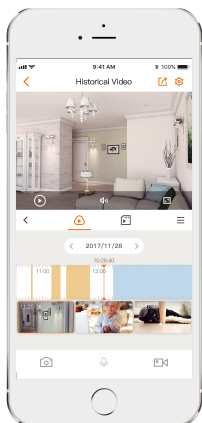

Imou

Cell PT

IPC-K9EP-3T0WE
IPC-K9EN-3T0WE

3MP H.265 Wi-Fi Battery Camera

The Cell PT set up with 2.4GHz Wi-Fi is a 100% wire-free rechargeable camera that delivers well-rounded home protection for up to almost 365 days on one single charge. With 2K, IP66 Weatherproof, the Cell PT outdoor provides a huge field of view so you can see every corner of your home. Equipped with a built-in microphone and speaker, the outdoor camera allows you to listen and talk to anyone. Easy wireless installation—no need to connect your security camera to electrical wiring. Compatible with Amazon Alexa.

-  **3MP QHD Video**
See more details than 1080P
-  **100% Wire-Free**
Supports 2.4 GHz Wi-Fi, Free of network cabling and power wiring hassles
-  **15000mAh Rechargeable Battery**
DC 5V Power Supply Rechargeable Battery Power
-  **Siren & Spotlight**
Once an intruder is detected, the camera's spotlights and siren will be triggered or manually activated to warn off the would-be criminal.
-  **PIR PIR+Human Detection**
Discerns people and motion detection. More accurate alerts.
-  **Low-Battery Notifications**
Informs you when battery level goes down to 20%, 10%, so you can charge it in time.
-  **Two-way Talk**
Using variable sound when taking real-time talk with people in front of the camera
-  **Auto Tracking**
Track moving targets in time.
-  **Type-C**
Type-C interface with better adaptability.
-  **IP66**
Weatherproof for outdoor conditions
-  **Flexible and Secure Storage**
insert a micro SD card for local storage (up to 256GB).
-  **Works with Solar Panel**
Works with Imou Solar Panel for battery charging

Camera

3MP(2304*1296)
 Night Vision: 20m(23ft) Distance
 3.6mm Fixed Lens
 Field of View : 88° (H), 45° (V), 107° (D),
 (330° Pan, 90° Tilt)

Video & Audio

Video Compression : H.265
 Up to 15fps Frame Rate
 8x Digital Zoom
 Two-way Audio