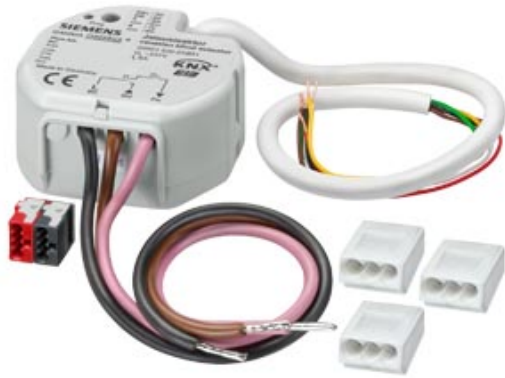

SHUTTER ACTUATOR UP 520/31 GAMMA INSTABUS
SHUTTER ACTUATOR UP 520/31 1 X AC 230V 2
BINARY INPUT

Further information

Information- and Downloadcenter (Catalogs, Brochures,...)

<http://www.siemens.com/lowvoltage/catalogs>

Industry Mall (Online ordering system)

<https://eb.automation.siemens.com/mall/en/WW/Catalog/Product/5WG15202AB31>

Service&Support (Manuals, Certificates, Characteristics, FAQs,...)

<http://support.automation.siemens.com/WW/view/en/5WG15202AB31/all>