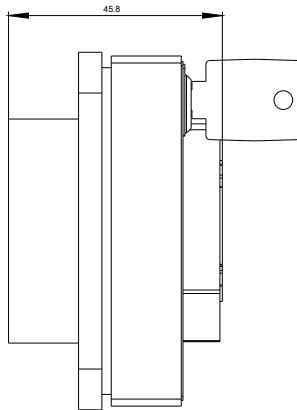

last modified:

16.03.2015