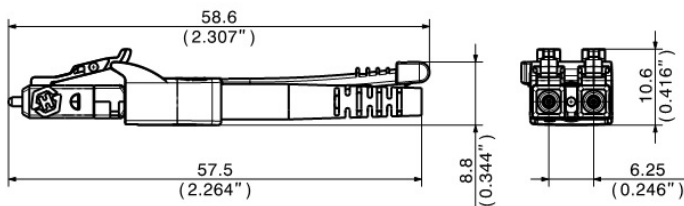

PCRS_LCMX_LCMX_O421T_XX.X_LL

Cable

Description	Values
Cable typ	Riser Cable
Fiber count	2
Fiber	2 x 0.6 mm
Fiber type	G50/125-OM4 BendOptimized
Outer diameter	2.1 mm
Outer jacket material	Jacket material according to UL 94V-0

Technical Drawing

Ordering information

Meter (m)	Item number	Description
1	85011862	PCRS_LCMX_LCMX_O421T_01.0_LL
2	85019837	PCRS_LCMX_LCMX_O421T_02.0_LL
3	85019838	PCRS_LCMX_LCMX_O421T_03.0_LL
4	85019950	PCRS_LCMX_LCMX_O421T_04.0_LL
5	85019839	PCRS_LCMX_LCMX_O421T_05.0_LL
6	85021395	PCRS_LCMX_LCMX_O421T_06.0_LL
7	85021396	PCRS_LCMX_LCMX_O421T_07.0_LL
0.5	85094642	PCRS_LCMX_LCMX_O421T_0.50_LL
10	85019840	PCRS_LCMX_LCMX_O421T_10.0_LL
15	85021397	PCRS_LCMX_LCMX_O421T_15.0_LL
20	85021398	PCRS_LCMX_LCMX_O421T_20.0_LL
25	85025988	PCRS_LCMX_LCMX_O421T_25.0_LL
30	85025989	PCRS_LCMX_LCMX_O421T_30.0_LL
0.75	85094643	PCRS_LCMX_LCMX_O421T_0.75_LL
1.5	85019833	PCRS_LCMX_LCMX_O421T_01.5_LL
2.5	85025985	PCRS_LCMX_LCMX_O421T_02.5_LL
3.5	85021394	PCRS_LCMX_LCMX_O421T_03.5_LL
4.5	85025986	PCRS_LCMX_LCMX_O421T_04.5_LL
5.5	85025987	PCRS_LCMX_LCMX_O421T_05.5_LL
1.25	85094644	PCRS_LCMX_LCMX_O421T_1.25_LL
1.75	85094645	PCRS_LCMX_LCMX_O421T_1.75_LL
2.25	85094646	PCRS_LCMX_LCMX_O421T_2.25_LL
2.75	85094647	PCRS_LCMX_LCMX_O421T_2.75_LL
3.25	85094648	PCRS_LCMX_LCMX_O421T_3.25_LL
3.75	85094649	PCRS_LCMX_LCMX_O421T_3.75_LL
4.25	85094650	PCRS_LCMX_LCMX_O421T_4.25_LL