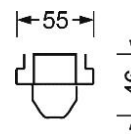

Category (ETIM):	Device mounts
Type:	Device mount IP20-SDGLDA LED
Order number:	18364504100
Configuration:	Lamps integrated: LED, Light colour 840/neutral white (4000K), Colour rendering Ra>80; LED service life 50000h L80/B10
Operating device:	Electronic driver (1 pcs.)
Mains voltage:	230V / 50Hz
System performance (W):	47
Luminaire luminous flux (lm):	7500
lm/W:	158
Ambient temperatures:	10°C / 40°C
Certifications:	IP 20, protection class I, F, DIN10500/Food, Indoor, CE
Colour of the housing:	traffic white RAL 9016
Weight (net) (kg):	1.7
Dimensions LxWxH/DxH (mm):	1531 x 55 x 46
mounting method:	Mounting rail system mounting
EAN-number:	4020863336234
Commodity code:	94051098

Quick-fit mounting system Device mounts; Device mount made of galvanised, profiled sheet steel, surface coated with polyester resin enamel. Toolless fastening with two integrated lateral lever locks. LED unit in housing length for optically seamless light run. Housing colour traffic white RAL 9016; Direct, double asymmetric light distribution using Linear.Lens.Profil made of matt PMMA plastic. Optically seamless light run. Heat-resistant cables including fixed 3-pole rapid installation plug connector with tool-less phase pre-selection and locating finger.

Dimensions LxWxH/DxH (mm): 1531 x 55 x 46  
 Configuration: Lamps integrated: LED, Light colour 840/neutral white (4000K), Colour rendering Ra>80; LED service life 50000h L80/B10  
 Luminaire luminous flux (lm): 7500  
 lm/W: 158  
 Operating device: Electronic driver (1 pcs.)  
 System performance (W): 47  
 Conditions: Suitable for use in ambient temperatures of 10°C to 40°C  
 Certifications: IP 20, protection class I, F, DIN10500/Food, Indoor, CE