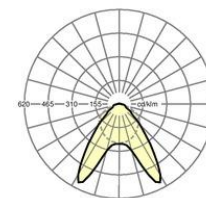

Category (ETIM):	Device mounts
Type:	Device mount IP20-SDGLDA LED
Order number:	18364504100
Configuration:	Lamps integrated: LED, Light colour 840/neutral white (4000K), Colour rendering Ra>80; LED service life 50000h L80/B10
Operating device:	Electronic driver (1 pcs.)
Mains voltage:	230V / 50Hz
System performance (W):	47
Luminaire luminous flux (lm):	7500
lm/W:	158
Ambient temperatures:	10°C / 40°C
Certifications:	IP 20, protection class I, F, DIN10500/Food, Indoor, CE
Colour of the housing:	traffic white RAL 9016
Weight (net) (kg):	1.7
Dimensions LxWxH/DxH (mm):	1531 x 55 x 46
mounting method:	Mounting rail system mounting
EAN-number:	4020863336234
Commodity code:	94051098

## SDGLDA LED 7500lm 840 • vw • ED • 18364504100

**Lighting technology**  
 Linear.Lens.Profil-direct Batwing distribution  
 SDGLDA LED 7500 lm 840

ηLB	100 %
lm/W	158
Φ ↓/↑	98 % / 2 %
UGR q/l	23.2 / 26.9

Dimensions LxWxH/DxH (mm): 1531 x 55 x 46  
 Configuration: Lamps integrated: LED, Light colour 840/neutral white (4000K), Colour rendering Ra>80; LED service life 50000h L80/B10  
 Luminaire luminous flux (lm): 7500  
 lm/W: 158  
 Operating device: Electronic driver (1 pcs.)  
 System performance (W): 47  
 Conditions: Suitable for use in ambient temperatures of 10°C to 40°C  
 Certifications: IP 20, protection class I, F, DIN10500/Food, Indoor, CE