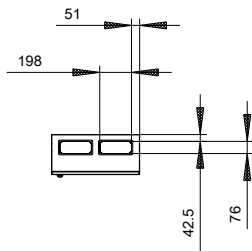

Industry Mall (Online ordering system)

<https://eb.automation.siemens.com/mall/en/WW/Catalog/Product/8GK13238KN23>

Service&Support (Manuals, Certificates, Characteristics, FAQs,...)

<http://support.automation.siemens.com/WW/view/en/8GK13238KN23/all>

Image database (product images, 2D dimension drawings, 3D models, device circuit diagrams, ...)

<http://www.automation.siemens.com/bilddb/cax_en.aspx?mfb=8GK13238KN23>

CAX-Online-Generator

<http://www.siemens.com/cax>

Tender specifications

<http://ausschreibungstexte.siemens.com/tiplv>

last modified:

11.03.2015