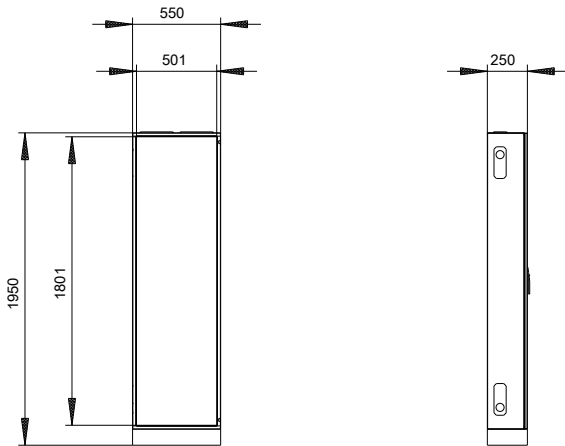

Industry Mall (Online ordering system)

<https://eb.automation.siemens.com/mall/en/WW/Catalog/Product/8GK13238KN23>

Service&Support (Manuals, Certificates, Characteristics, FAQs,...)

<http://support.automation.siemens.com/WW/view/en/8GK13238KN23/all>

Image database (product images, 2D dimension drawings, 3D models, device circuit diagrams, ...)

<http://www.automation.siemens.com/bilddb/cax_en.aspx?mfb=8GK13238KN23>

CAX-Online-Generator

<http://www.siemens.com/cax>

Tender specifications

<http://ausschreibungstexte.siemens.com/tiplv>

last modified:

11.03.2015