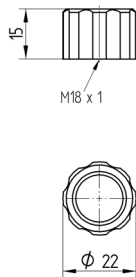

Sleeve Nut

M18 x 1

UEM18KU-02

Part Number

Technical Data

Mechanical Data	
Height	15 mm
Material	Plastic PBT
Packaging unit	10 Pieces

All dimensions in mm (1 mm = 0.03937 Inch)