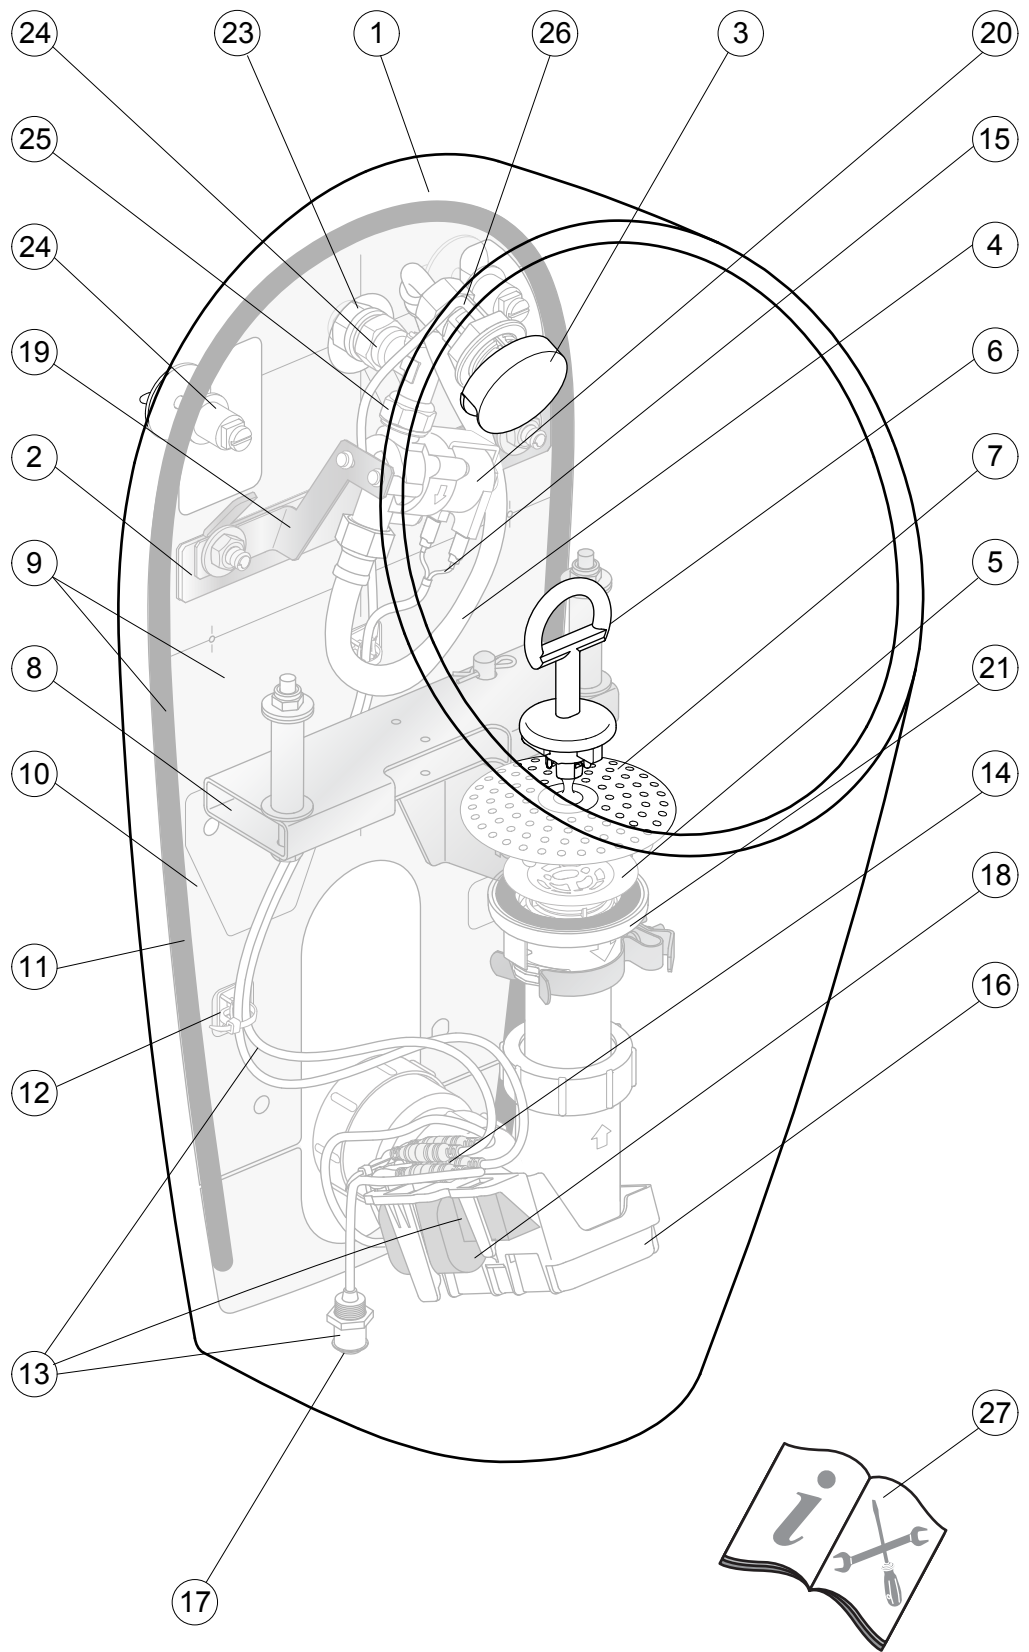

Item	Description	Code No.	Quantity
1	Sphero urinal maxi bi CLSD SHRD	E204201	1
2	IS urinal universal hanger	E202167	1
3	IS spreader pack	E2029AA	1
	POR spreader pack	P0122AA	
	ASH spreader pack	S0008AA	
4	Flexi pipe inlet to solenoid or spreader	E206267	1
5	Falcon hybrid pack	E204967	1
6	IS service key 2	E202867	1
7	Grate cap	E202567	1
8	Easy maintenance bracket - EMB	E202267	1
9	Urinal install template & seal	E202667	1
10	Urinal installation template	E218867	1
11	Rubber for installation template	E216967	1
12	Cable holders	EEEEV50267	3
13	E-Module smart sensor power pack	E206567	1
14	Smart sensor	E213967	1
15	Solenoid cable	E214267	1
16	Micas BLE 4	E214567	1
17	E-Module tray	E206167	1
18	Flush override button	E206967	1
19	Mains power adaptor smart sensor	E209567	1
20	Solenoid bracket	E208667	1
21	Solenoid valve complete G1/2	A962478NU	1
22	Flexiwaste	E202367	1
23	User manual for smart sensor	EE74211967	1
24	Back inlet connection pack	E214667	1
25	90 deg service valve solenoid	E213567	1
26	Strainer	B910524NU11	1
27	Spreader LED	E214367	1
28	Sphero MAXI hybrid fitting instructions	EE74211867	1