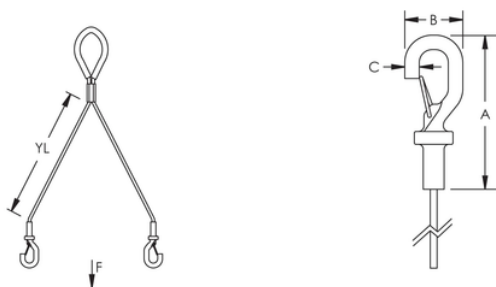

NVENT CADDY SPEED LINK Y-HOOK WITH EYELET EXTENSION, 2 MM WIRE, 19.6" Y-LENGTH

CATALOG NUMBER

SLD2YH500

CERTIFICATIONS

FEATURES

Double hook offers easy attachment to basket tray, cable tray or lighting

Convenient design allows one hook to be temporarily detached for maintenance or to add cables to the tray

Y-design provides improved stability

Spring latch helps provide secure connection

PRODUCT ATTRIBUTES

Article Number: 196015

Material: Steel

Finish: Electrogalvanized

Static Load Safety Factor: 5:1

Wire Rope Diameter: 2 mm

Wire Rope "Y" Length: 0.50 m

A: 58.40 mm

B: 22.9 mm

C: 6 mm

Static Load: 440 N

ADDITIONAL PRODUCT DETAILS

nVent CADDY Speed Link locking device not included.

DIAGRAMS