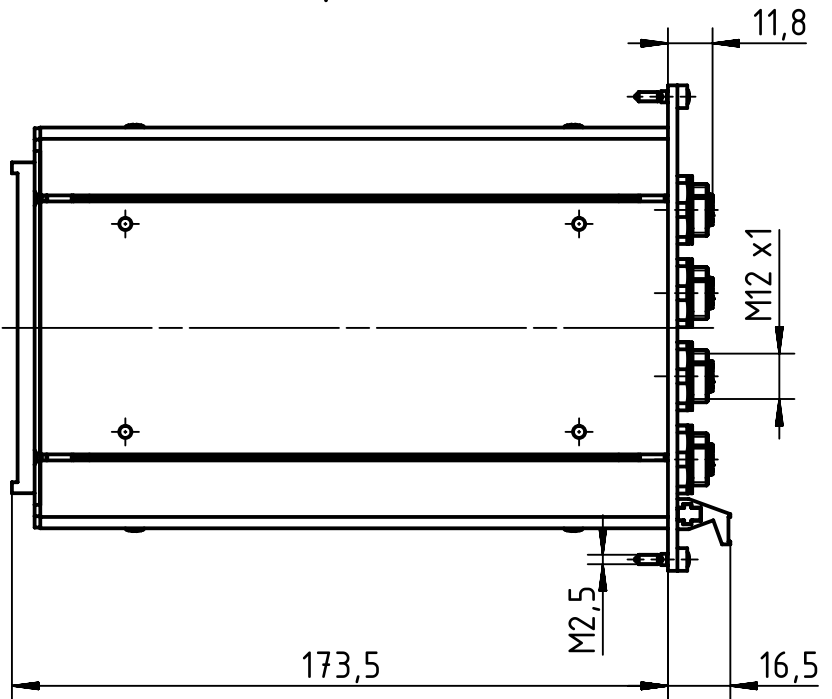

1 2 3 4 5 6

A
B
C
D

A (2:1)

	All Dimensions in mm Original Size DIN A4		Scale 1:2	Free size tol.		Ref. Sub. TB 20762087003 v. 11.05.10	
		All rights reserved Department EL PD - DE	Created by WULF	Inspected by LOETKEMANN	Standardisation SCHMIDTM	Date 2013-10-11	State Final Release
HARTING Electric GmbH & Co. KG D-32339 Espelkamp		Title Ha-VIS eCon 9080-B1			Doc-Key / ECM-Nr. 100183363/UGD/004/A 500000067169		
		Type TB	Number 20 76 208 7003			Rev. A	Page 1/1