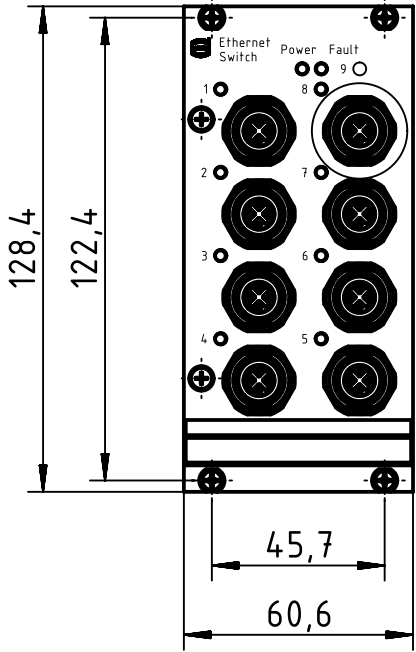

1 2 3 4 5 6

A
B
C
D

A (2:1)

	All Dimensions in mm Original Size DIN A4		Scale 1:2	Free size tol.		Ref. Sub. TB 20762087003 v. 11.05.10	
		All rights reserved Department EL PD - DE	Created by WULF	Inspected by LOETKEMANN	Standardisation SCHMIDTM	Date 2013-10-11	State Final Release
HARTING Electric GmbH & Co. KG D-32339 Espelkamp		Title Ha-VIS eCon 9080-B1			Doc-Key / ECM-Nr. 100183363/UGD/004/A 500000067169		
		Type TB	Number 20 76 208 7003			Rev. A	Page 1/1