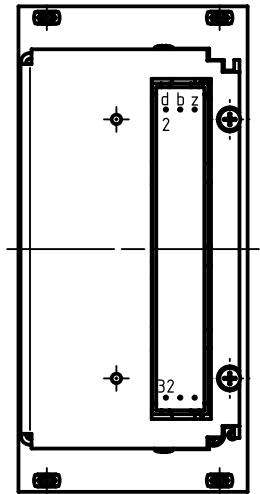

1 2 3 4 5 6

A
B
C
D

A (2:1)

	All Dimensions in mm Original Size DIN A4		Scale 1:2	Free size tol.		Ref. Sub. TB 20762087003 v. 11.05.10	
		All rights reserved Department EL PD - DE	Created by WULF	Inspected by LOETKEMANN	Standardisation SCHMIDTM	Date 2013-10-11	State Final Release
HARTING Electric GmbH & Co. KG D-32339 Espelkamp		Title Ha-VIS eCon 9080-B1			Doc-Key / ECM-Nr. 100183363/UGD/004/A 500000067169		
		Type TB	Number 20 76 208 7003			Rev. A	Page 1/1