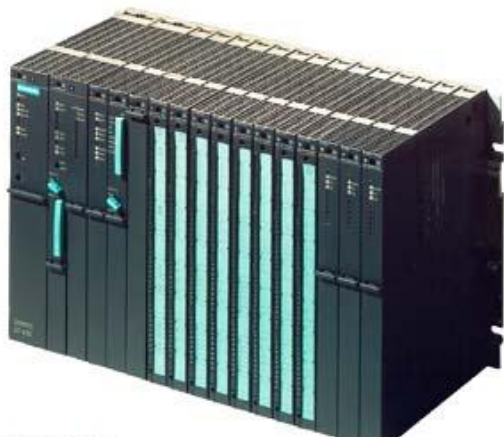

SIMATIC S7-400, SPARE PART POWER PLUG FOR PS407
4A/10A/20A

Figure similar

Accessories

belongs to product

S7-400

Weights

Weight, approx.

45 g