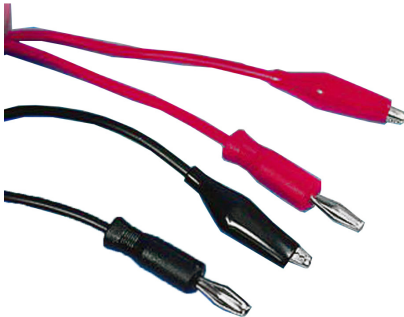

# 4mm Banana Plug to Alligator Clip

## Specifications

Test Connector Type A : 4mm Banana Plug  
Test Connector Type B : Alligator Clip  
Insulator Colour : Black, Red  
No. of Test Leads : 2

## Part Number Table

Description	Part Number
Test Lead Set, 4mm to Alligator Clip, Black and Red	JR9218

**Important Notice :** This data sheet and its contents (the "Information") belong to the members of the AVNET group of companies (the "Group") or are licensed to it. No licence is granted for the use of it other than for information purposes in connection with the products to which it relates. No licence of any intellectual property rights is granted. The Information is subject to change without notice and replaces all data sheets previously supplied. The Information supplied is believed to be accurate but the Group assumes no responsibility for its accuracy or completeness, any error in or omission from it or for any use made of it. Users of this data sheet should check for themselves the Information and the suitability of the products for their purpose and not make any assumptions based on information included or omitted. Liability for loss or damage resulting from any reliance on the Information or use of it (including liability resulting from negligence or where the Group was aware of the possibility of such loss or damage arising) is excluded. This will not operate to limit or restrict the Group's liability for death or personal injury resulting from its negligence. Multicomp Pro is the registered trademark of Premier Farnell Limited 2019.