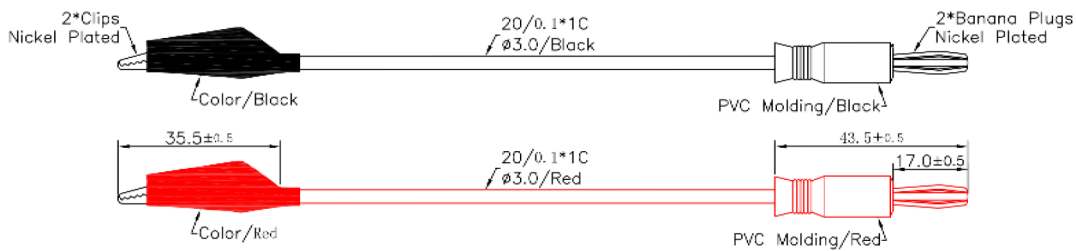

# 4mm Banana Plug to Alligator Clip

## Specifications

Test Connector Type A : 4mm Banana Plug  
Test Connector Type B : Alligator Clip  
Insulator Colour : Black, Red  
No. of Test Leads : 2

## Part Number Table

Description	Part Number
Test Lead Set, 4mm to Alligator Clip, Black and Red	JR9218

**Important Notice :** This data sheet and its contents (the "Information") belong to the members of the AVNET group of companies (the "Group") or are licensed to it. No licence is granted for the use of it other than for information purposes in connection with the products to which it relates. No licence of any intellectual property rights is granted. The Information is subject to change without notice and replaces all data sheets previously supplied. The Information supplied is believed to be accurate but the Group assumes no responsibility for its accuracy or completeness, any error in or omission from it or for any use made of it. Users of this data sheet should check for themselves the Information and the suitability of the products for their purpose and not make any assumptions based on information included or omitted. Liability for loss or damage resulting from any reliance on the Information or use of it (including liability resulting from negligence or where the Group was aware of the possibility of such loss or damage arising) is excluded. This will not operate to limit or restrict the Group's liability for death or personal injury resulting from its negligence. Multicomp Pro is the registered trademark of Premier Farnell Limited 2019.