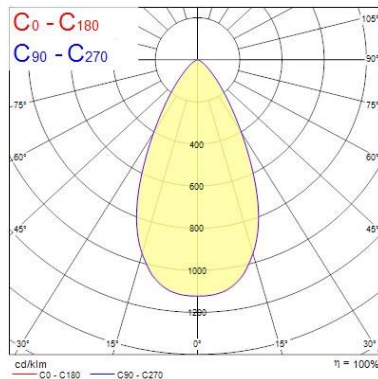

Pixo Small

Pixo Small 1600lm 940 NB MB WB WHT

0005446

Nominal Product Height (mm)	245
Weight (kg)	0.517

Packaging

Single packaging type	Carton
Product EAN number	5410288054469
Packaging single length / height (cm)	8.5
Packaging single width (cm)	8.5
Packaging single depth (cm)	26.0
DUN14 (outer)	15410288054466
Units per outer package	12
Packaging outer length / height (cm)	35.5
Packaging outer width (cm)	27.0
Packaging outer depth (cm)	28.0

Safety data

Optimal operating condition (°C)	-20-40

PHOTOMETRY