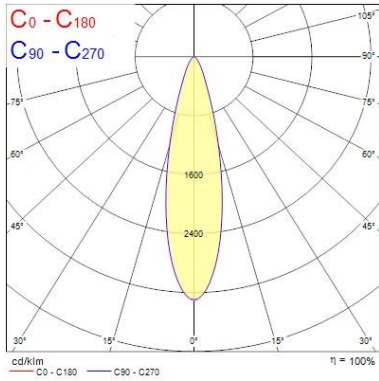

Pixo Small

Pixo Small 1600lm 940 NB MB WB WHT

0005446

TECHNICAL DRAWINGS