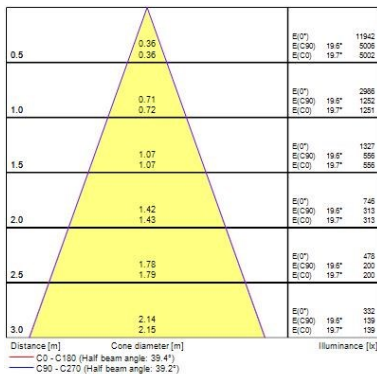

Pixo Small

Pixo Small 1600lm 940 NB MB WB WHT

0005446

Nominal Product Height (mm)	245
Weight (kg)	0.517

Packaging

Single packaging type	Carton
Product EAN number	5410288054469
Packaging single length / height (cm)	8.5
Packaging single width (cm)	8.5
Packaging single depth (cm)	26.0
DUN14 (outer)	15410288054466
Units per outer package	12
Packaging outer length / height (cm)	35.5
Packaging outer width (cm)	27.0
Packaging outer depth (cm)	28.0

Safety data

Optimal operating condition (°C)	-20-40

PHOTOMETRY