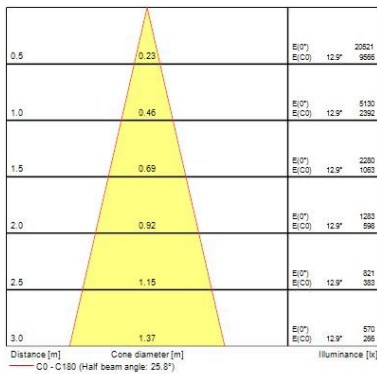

Pixo Small

Pixo Small 1600lm 940 NB MB WB WHT

0005446

Nominal Product Height (mm)	245
Weight (kg)	0.517

Packaging

Single packaging type	Carton
Product EAN number	5410288054469
Packaging single length / height (cm)	8.5
Packaging single width (cm)	8.5
Packaging single depth (cm)	26.0
DUN14 (outer)	15410288054466
Units per outer package	12
Packaging outer length / height (cm)	35.5
Packaging outer width (cm)	27.0
Packaging outer depth (cm)	28.0

Safety data

Optimal operating condition (°C)	-20-40

PHOTOMETRY