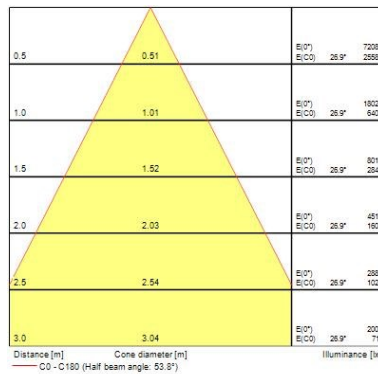

Pixo Small

Pixo Small 1600lm 940 NB MB WB WHT

0005446

Nominal Product Height (mm)	245
Weight (kg)	0.517

Packaging

Single packaging type	Carton
Product EAN number	5410288054469
Packaging single length / height (cm)	8.5
Packaging single width (cm)	8.5
Packaging single depth (cm)	26.0
DUN14 (outer)	15410288054466
Units per outer package	12
Packaging outer length / height (cm)	35.5
Packaging outer width (cm)	27.0
Packaging outer depth (cm)	28.0

Safety data

Optimal operating condition (°C)	-20-40

PHOTOMETRY