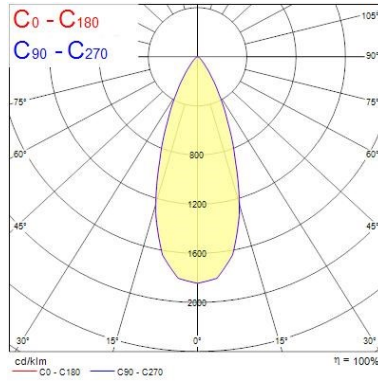

Pixo Small

Pixo Small 1600lm 940 NB MB WB WHT

0005446

TECHNICAL DRAWINGS