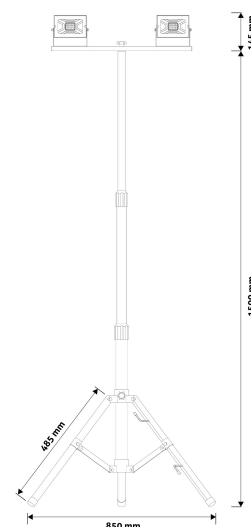

PRODUCT OUTLINE