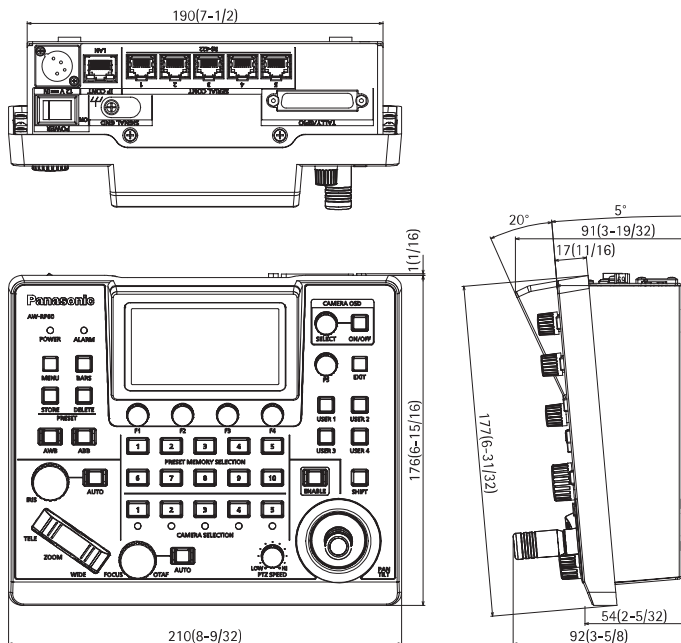

<Dimensions>

Unit: mm(inches)