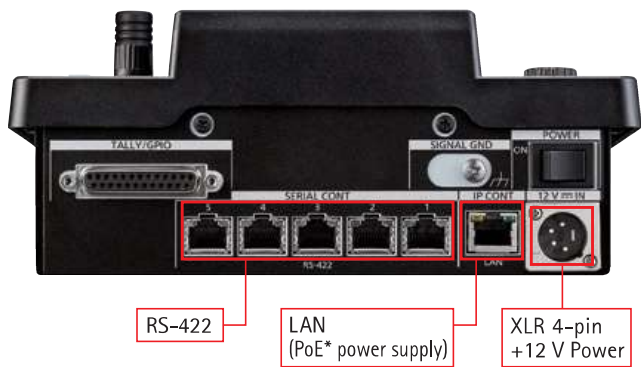

<Rear View>

<Specifications>

Power Requirements	12 V DC (10.8 V to 13.2 V)	
PoE*	IEEE802.3af standard: 42 V to 57 V DC	
Current Consumption	0.9 A (XLR connector input), 0.3 A (PoE power supply)	
Mass	1.5 kg (3.31 lbs)	
Dimensions	W 210 mm x H 92 mm x D 177 mm (8-9/32 inches x 3-5/8 inches x 6-31/32 inches) (excluding protrusions)	
Display	3.5-type liquid crystal (QHD 960 x 540)	
Connection Specifications	No. of Connectable Cameras	200 (IP), 5 (RS422)
	Remote Camera Selection	5 (6 to 200 controlled from the LCD)
	No. of Camera Groups	20 (10 units/group)
	No. of Memory Presets	100

*PoE is the abbreviation for Power over Ethernet.

- •Power supply not included. An AC adaptor or PoE HUB is required.
- •Specifications are subject to change without prior notice.