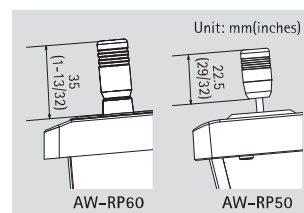

The new joystick supports smooth pan and tilt operations and ensures accurate capture of your target image. The grip of joystick is approximately 1.5 times larger than previous model AW-RP50, realizing more stable operation.

*1: PoE is the abbreviation for Power over Ethernet. *2: Enable user button 5 through 8 by pressing the shift button.

<Rear View>

<Specifications>

Power Requirements	12 V DC (10.8 V to 13.2 V)	
PoE*	IEEE802.3af standard: 42 V to 57 V DC	
Current Consumption	0.9 A (XLR connector input), 0.3 A (PoE power supply)	
Mass	1.5 kg (3.31 lbs)	
Dimensions	W 210 mm x H 92 mm x D 177 mm (8-9/32 inches x 3-5/8 inches x 6-31/32 inches) (excluding protrusions)	
Display	3.5-type liquid crystal (QHD 960 x 540)	
Connection Specifications	No. of Connectable Cameras	200 (IP), 5 (RS422)
	Remote Camera Selection	5 (6 to 200 controlled from the LCD)
	No. of Camera Groups	20 (10 units/group)
	No. of Memory Presets	100