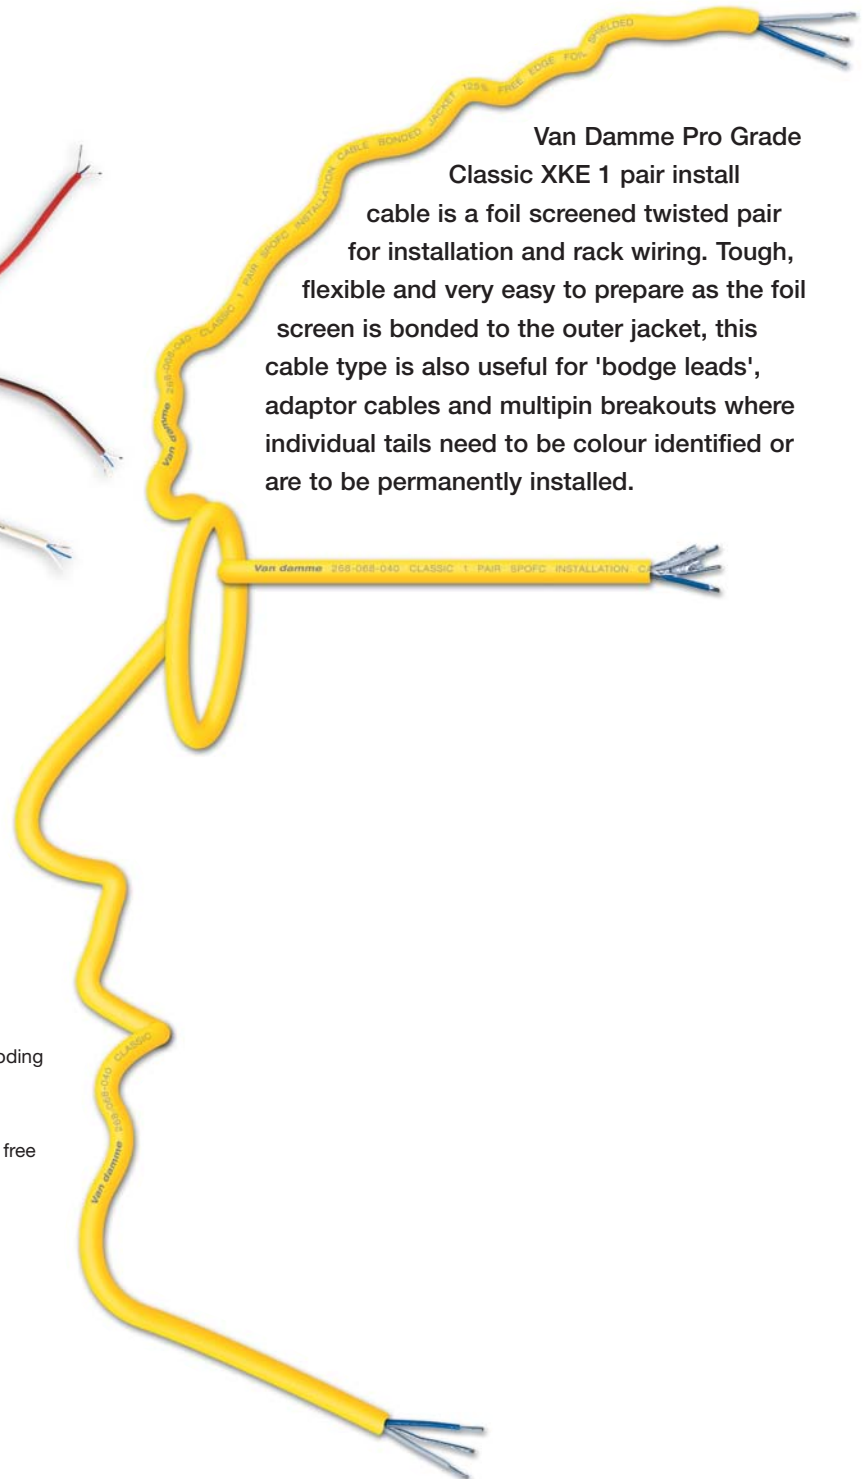

cable

Pro Grade Classic XKE 1 pair install cable

Van Damme Pro Grade Classic XKE 1 pair install cable is a foil screened twisted pair for installation and rack wiring. Tough, flexible and very easy to prepare as the foil screen is bonded to the outer jacket, this cable type is also useful for 'bodge leads', adaptor cables and multipin breakouts where individual tails need to be colour identified or are to be permanently installed.

Applications

- For mic and line level analogue balanced audio
- Internal rack and patch panel wiring looms
- Installations not requiring LSZH jacket materials
- Adaptor leads and multipin breakouts

Application notes

- Foil screen bonded to the outer jacket for a one strip operation when preparing
- Available in 10 colours for application or length colour coding
- 24AWG tinned drain wire in close contact to the aluminium/polyester FEF screen
- Combination of silver plated and plain ultra pure oxygen free copper conductors for unsurpassed sound quality

classic 1 pair series

Mechanical specification			
Conductor	Material	Bare silver plated ultra pure oxygen free copper wire	
	Stranding	1 x 0.20mm	
	Material	Bare ultra pure oxygen free copper wire	
	Stranding	6 x 0.20mm	
Insulation	Material	XLPE Cross linked polyethylene	
	Diameter	1.60mm ±0.10	
	Colour coding	Blue, White	
Cabling	Type	Twisted pair	
	Lay length	~25mm	
Screen	Type	Aluminium/polyester foil	
	Coverage	150%	
Jacket	Material	Flexible PVC/Neoprene composite	
	Average thickness	0.40mm	
	Overall diameter	3.50mm ±0.10	
Physical properties unaged			
Jacket (at 60°C)	Tensile strength	>8N/mm ²	
	Elongation	>250%	
	Heat shock test	120 °C x 1 hour - no cracks	
	Test voltage	1000 Vdc x 1 minute OK	
Electrical characteristics			
Resistance	Conductor	Ohm/Km	<85
	Screen	Ohm/Km	<85
	Insulation	M Ohm/Km	>5000
Capacitance	Core to core	pF/m	50 nominal