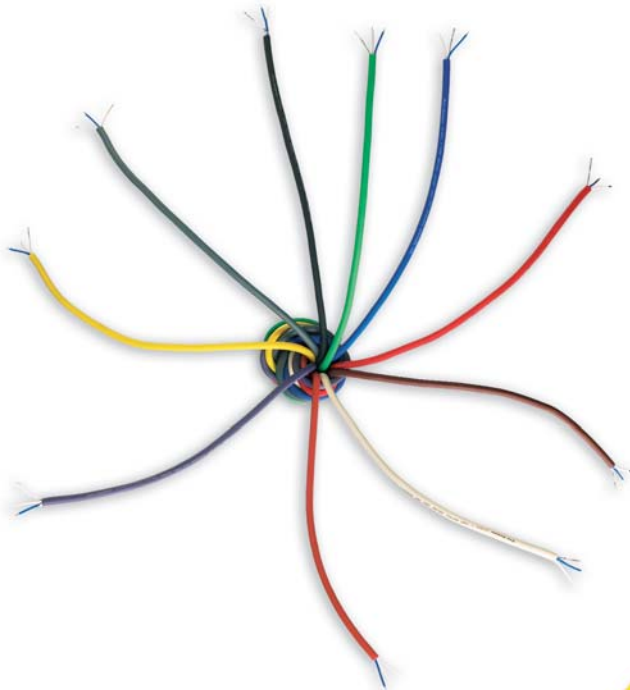

cable

Pro Grade Classic XKE 1 pair install cable

Van Damme Pro Grade Classic XKE 1 pair install cable is a foil screened twisted pair for installation and rack wiring. Tough, flexible and very easy to prepare as the foil screen is bonded to the outer jacket, this cable type is also useful for 'bodge leads', adaptor cables and multipin breakouts where individual tails need to be colour identified or are to be permanently installed.

Applications

- For mic and line level analogue balanced audio
- Internal rack and patch panel wiring looms
- Installations not requiring LSZH jacket materials
- Adaptor leads and multipin breakouts

Application notes

- Foil screen bonded to the outer jacket for a one strip operation when preparing
- Available in 10 colours for application or length colour coding
- 24AWG tinned drain wire in close contact to the aluminium/polyester FEF screen
- Combination of silver plated and plain ultra pure oxygen free copper conductors for unsurpassed sound quality

classic 1 pair series

Mechanical specification			
Conductor	Material	Bare silver plated ultra pure oxygen free copper wire	
	Stranding	1 x 0.20mm	
	Material	Bare ultra pure oxygen free copper wire	
	Stranding	6 x 0.20mm	
Insulation	Material	XLPE Cross linked polyethylene	
	Diameter	1.60mm ±0.10	
	Colour coding	Blue, White	
Cabling	Type	Twisted pair	
	Lay length	~25mm	
Screen	Type	Aluminium/polyester foil	
	Coverage	150%	
Jacket	Material	Flexible PVC/Neoprene composite	
	Average thickness	0.40mm	
	Overall diameter	3.50mm ±0.10	
Physical properties unaged			
Jacket (at 60°C)	Tensile strength	>8N/mm ²	
	Elongation	>250%	
	Heat shock test	120 °C x 1 hour - no cracks	
	Test voltage	1000 Vdc x 1 minute OK	
Electrical characteristics			
Resistance	Conductor	Ohm/Km	<85
	Screen	Ohm/Km	<85
	Insulation	M Ohm/Km	>5000
Capacitance	Core to core	pF/m	50 nominal