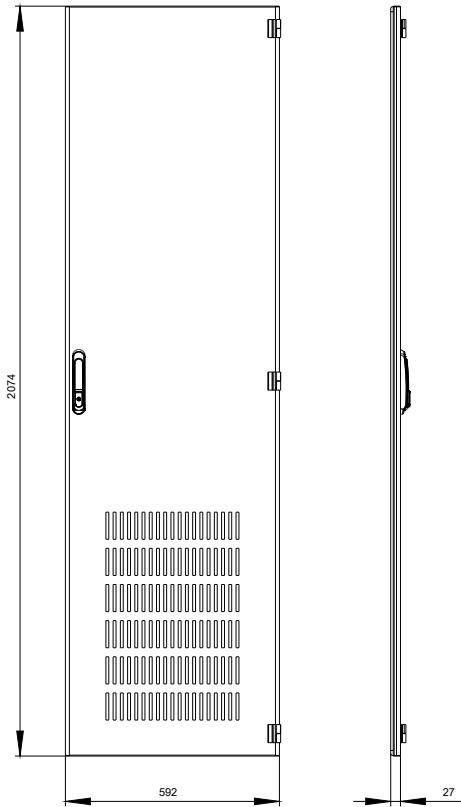

Information- and Downloadcenter (Catalogs, Brochures,...)

<http://www.siemens.com/lowvoltage/catalogs>

Industry Mall (Online ordering system)

<https://eb.automation.siemens.com/mall/en/WW/Catalog/Product/8MF12602UT141BA2>

Service&Support (Manuals, Certificates, Characteristics, FAQs,...)

<http://support.automation.siemens.com/WW/view/en/8MF12602UT141BA2/all>

Image database (product images, 2D dimension drawings, 3D models, device circuit diagrams, ...)

<http://www.automation.siemens.com/bilddb/cax_en.aspx?mfb=8MF12602UT141BA2>

CAX-Online-Generator

<http://www.siemens.com/cax>

Tender specifications

<http://ausschreibungstexte.siemens.com/tiplv>