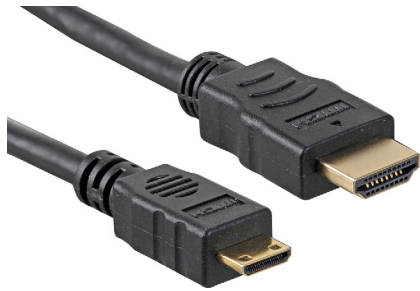

High Speed 4K UHD HDMI Lead with Ethernet Male to Mini C Male, Gold Contacts

pro-SIGNAL

RoHS
Compliant

Specifications

Connector Type A	: HDMI Mini C
Connector Type B	: HDMI Plug
Conductor Resistance	: 5Ω Max.
Insulation Resistance	: 10MΩ Min.
Jacket Colour	: Black

Diagram

Notes:

Material:

HDMI Cable: [[7/0.10BC×2C+7/0.10BC×1C+AM)×5PCs+7/0.10BC×4C]+AM+D(7/0.10BC)+B(16/8/0.12ALM)+Black PVC Jacket; OD: 6mm ±0.2mm

HDMI 19 Pin Type C Male: Black Insulation, Gold Plated Contacts, Gold Plated Shell

All Hood: Molded Black PVC

HDTV-DVD Test: 1080P

Part Number Table

Description	Length (L)	Part Number
High Speed 4K UHD HDMI Lead with Ethernet, Male to Mini C Male, Gold Contacts, Black	1m	PSG91324
	2m	PSG91325
	3m	PSG91326
	5m	PSG91327