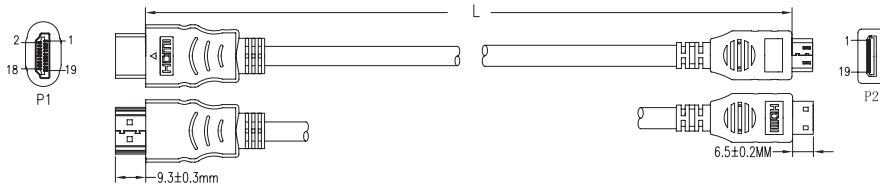

High Speed 4K UHD HDMI Lead with Ethernet Male to Mini C Male, Gold Contacts

pro-SIGNAL

RoHS
Compliant

Specifications

Connector Type A	: HDMI Mini C
Connector Type B	: HDMI Plug
Conductor Resistance	: 5Ω Max.
Insulation Resistance	: 10MΩ Min.
Jacket Colour	: Black

Diagram

Notes:

Material:

HDMI Cable: [[7/0.10BC×2C+7/0.10BC×1C+AM)×5PCs+7/0.10BC×4C]+AM+D(7/0.10BC)+B(16/8/0.12ALM)+Black PVC Jacket; OD: 6mm ±0.2mm

HDMI 19 Pin Type C Male: Black Insulation, Gold Plated Contacts, Gold Plated Shell

All Hood: Molded Black PVC

HDTV-DVD Test: 1080P

Part Number Table

Description	Length (L)	Part Number
High Speed 4K UHD HDMI Lead with Ethernet, Male to Mini C Male, Gold Contacts, Black	1m	PSG91324
	2m	PSG91325
	3m	PSG91326
	5m	PSG91327