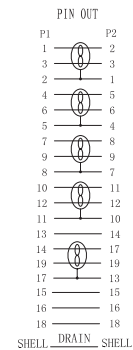

High Speed 4K UHD HDMI Lead with Ethernet Male to Mini C Male, Gold Contacts

pro-SIGNAL

RoHS
Compliant

Specifications

Connector Type A	: HDMI Mini C
Connector Type B	: HDMI Plug
Conductor Resistance	: 5Ω Max.
Insulation Resistance	: 10MΩ Min.
Jacket Colour	: Black

Diagram

Notes:

Material:

HDMI Cable: [[7/0.10BC×2C+7/0.10BC×1C+AM)×5PCs+7/0.10BC×4C]+AM+D(7/0.10BC)+B(16/8/0.12ALM)+Black PVC Jacket; OD: 6mm ±0.2mm

HDMI 19 Pin Type C Male: Black Insulation, Gold Plated Contacts, Gold Plated Shell

All Hood: Molded Black PVC

HDTV-DVD Test: 1080P

Part Number Table

Description	Length (L)	Part Number
High Speed 4K UHD HDMI Lead with Ethernet, Male to Mini C Male, Gold Contacts, Black	1m	PSG91324
	2m	PSG91325
	3m	PSG91326
	5m	PSG91327