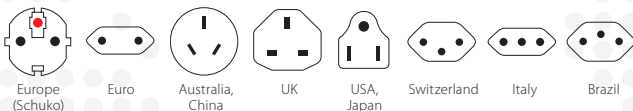

Suitable for

Compatibility (Input)