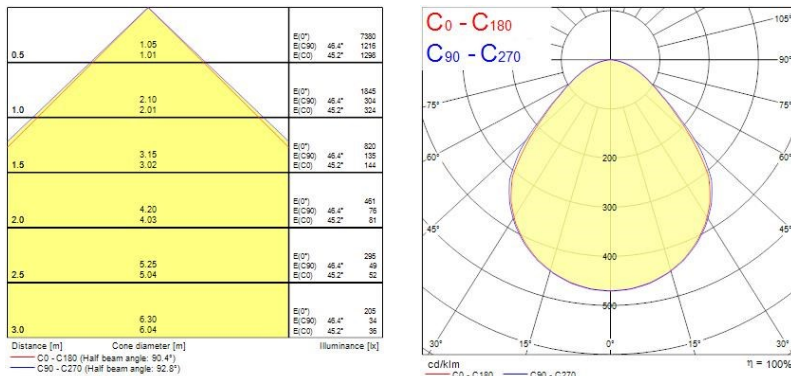

Optical data

Fixture luminous flux (lm)	3920
Luminaire efficacy (lm/W)	126.45
LOR (%)	100
Colour temperature (K)	4000
Light colour	Neutral White
CRI (Ra)	80
Colour Consistency (SDCM)	3
Adjustable chromaticity	N
Beam Angle (°)	120
Glare control	< 18
Photobiological Risk Group	RG0

Lifetime data

Lifespan L80 B10	60000
Lifespan L90 B10	55000

Physical data

Housing colour	RAL 9016 - Traffic white / Bezel
IP rating	IP40
IK rating	IK02
Diffuser finish	Opal
Diffuser material	PMMA Acrylic
Nominal Product Length (mm)	595
Nominal Product Width (mm)	595

LYTEPANEL II 600X600 Recessed LYTEPANEL II 600 4K UGR DALI 2059500

Nominal Product Height (mm)	95
Weight (kg)	6.2
Recessed Depth (mm)	200

Packaging

Single packaging type	Carton
Product EAN number	5025768595006
Packaging single length / height (cm)	69.0
Packaging single width (cm)	72.5
Packaging single depth (cm)	15.5
DUN14 (outer)	05025768595006
Units per outer package	1
Packaging outer length / height (cm)	69.0
Packaging outer width (cm)	72.5
Packaging outer depth (cm)	15.5

Safety data

Optimal operating condition (°C)	-10-40
----------------------------------	--------

PHOTOMETRY

TECHNICAL DRAWINGS